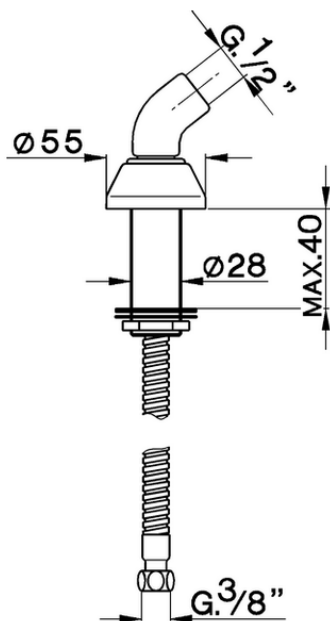

Soporte duchita borde bañera SHOWER_DS000950

DS000950

<https://es.cisal.it/soporte-duchita-borde-banera-shower-ds000950>

2024-12-22