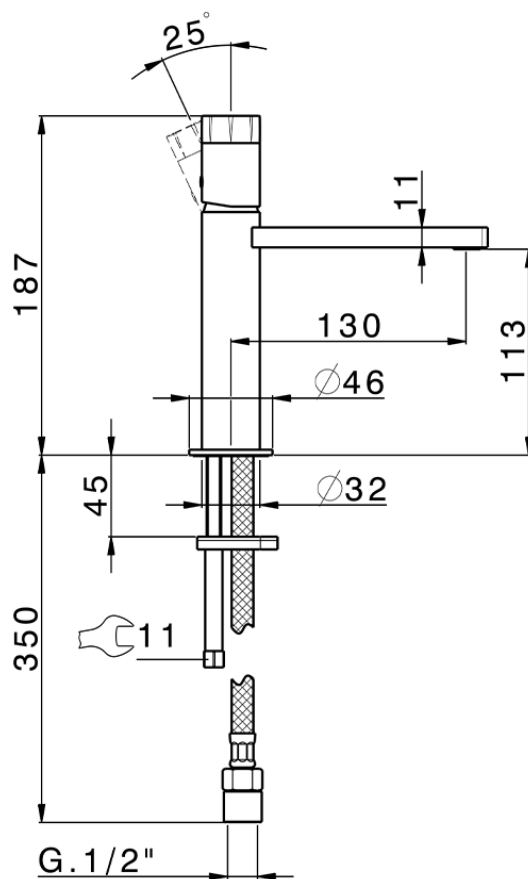

Lavabo monomando large MARBLE X32_X6000504

X6000504

<https://es.cisal.it/lavabo-monomando-large-marble-x32-x6000504>

2026-06-14