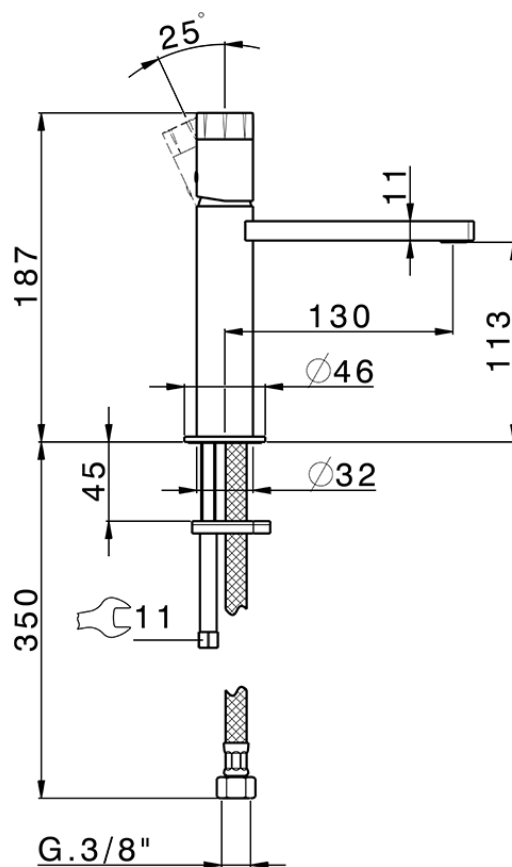

## Lavabo monomando large MARBLE X32\_X6000504

X6000504

<https://es.cisal.it/lavabo-monomando-large-marble-x32-x6000504>

2026-04-30