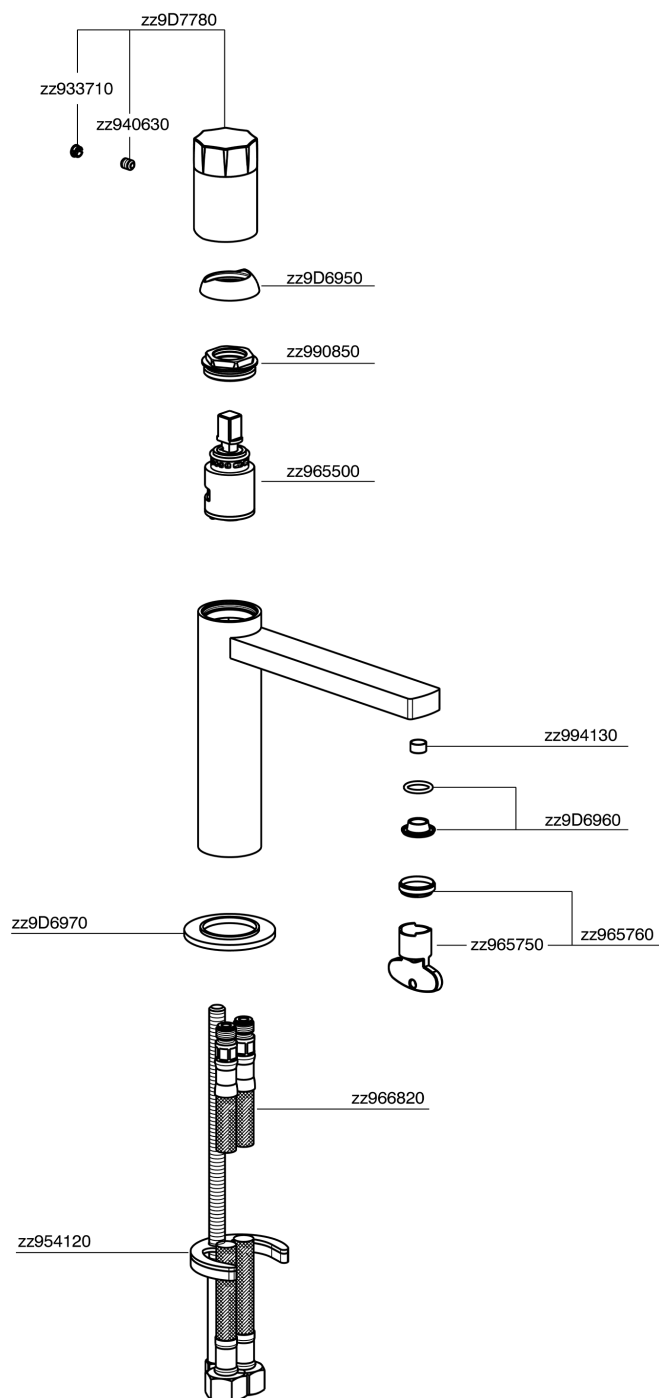

Lavabo monomando large MARBLE X32_X6000504

X6000504

<https://es.cisal.it/lavabo-monomando-large-marble-x32-x6000504>

2026-04-29