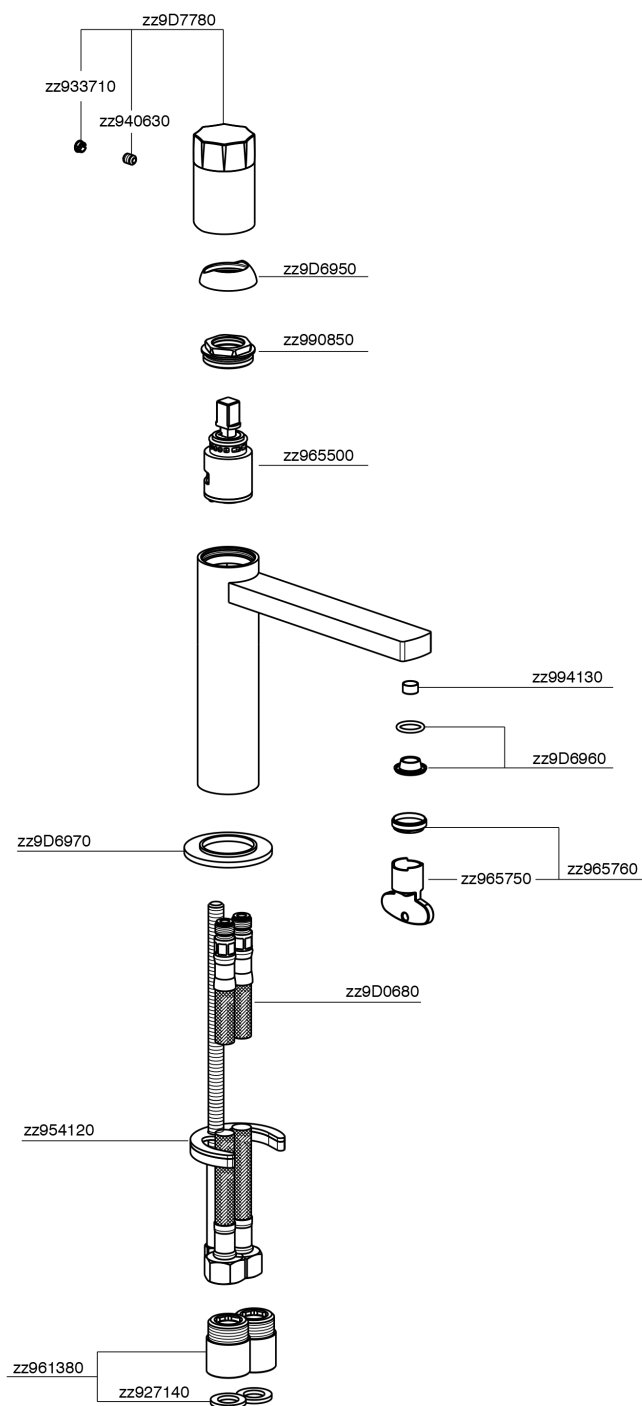

Lavabo monomando large MARBLE X32_X6000504

X6000504

<https://es.cisal.it/lavabo-monomando-large-marble-x32-x6000504>

2026-06-14