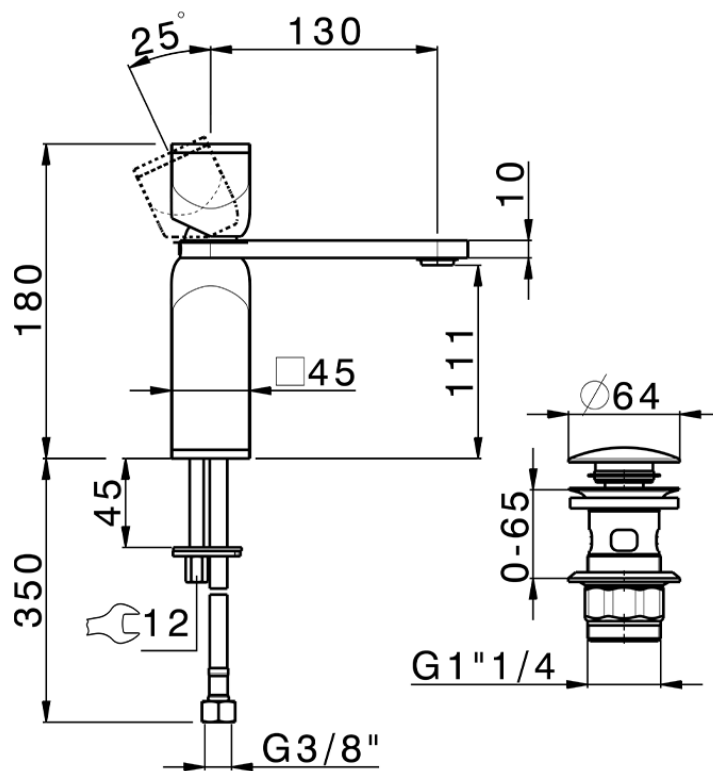

**Lavabo monomando large HI-RISE\_RM000494**

RM000494

<https://es.cisal.it/lavabo-monomando-large-hi-rise-rm000494>

2024-12-22