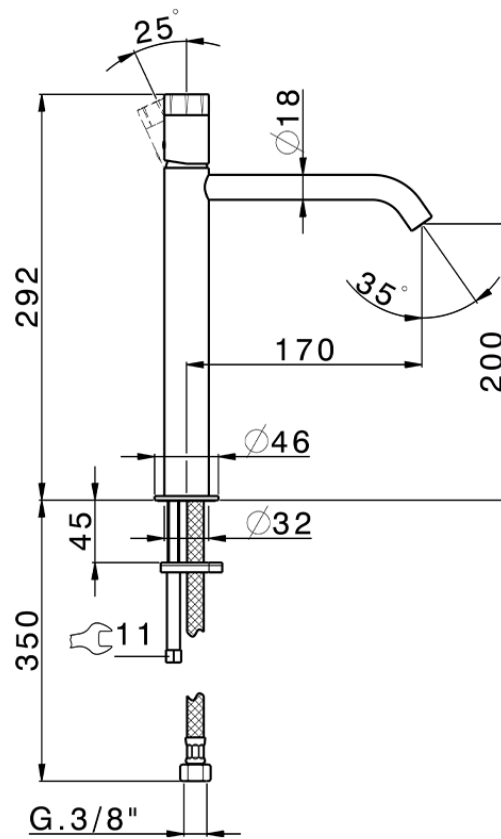

Lavabo monomando alto MARBLE X32_X5003544

X5003544

<https://es.cisal.it/lavabo-monomando-alto-marble-x32-x5003544>

2026-06-20