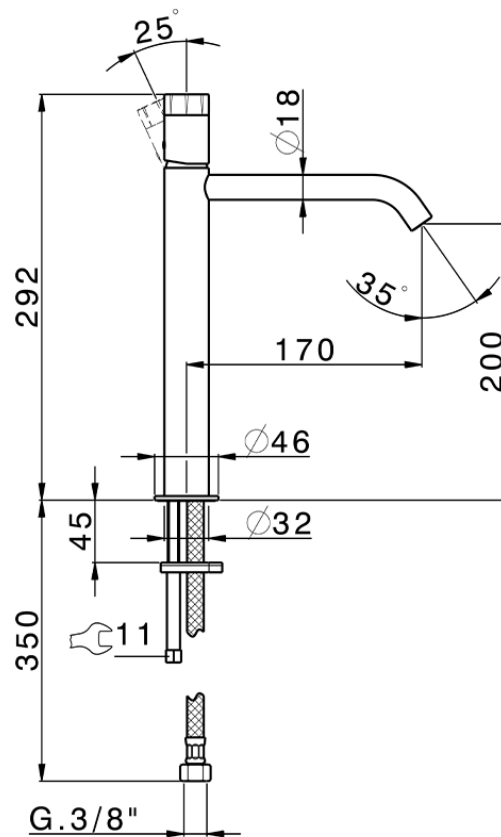

Lavabo monomando alto MARBLE X32_X5003544

X5003544

<https://es.cisal.it/lavabo-monomando-alto-marble-x32-x5003544>

2026-06-19