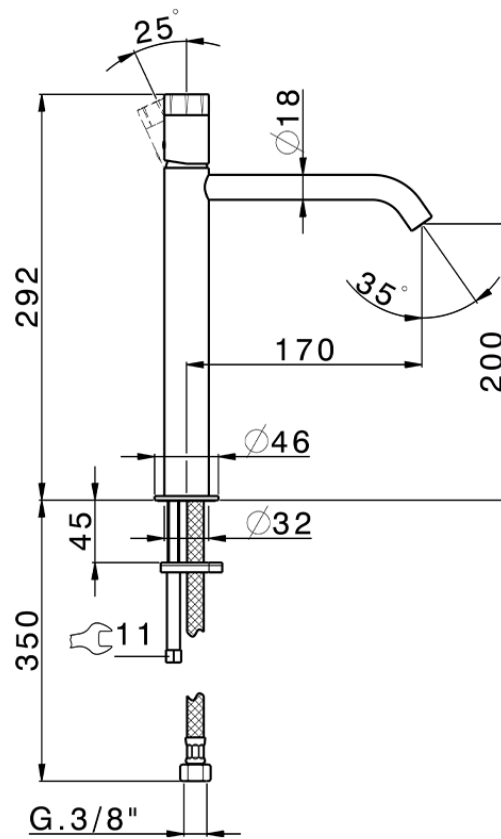

## Lavabo monomando alto MARBLE X32\_X5003544

X5003544

<https://es.cisal.it/lavabo-monomando-alto-marble-x32-x5003544>

2026-04-30