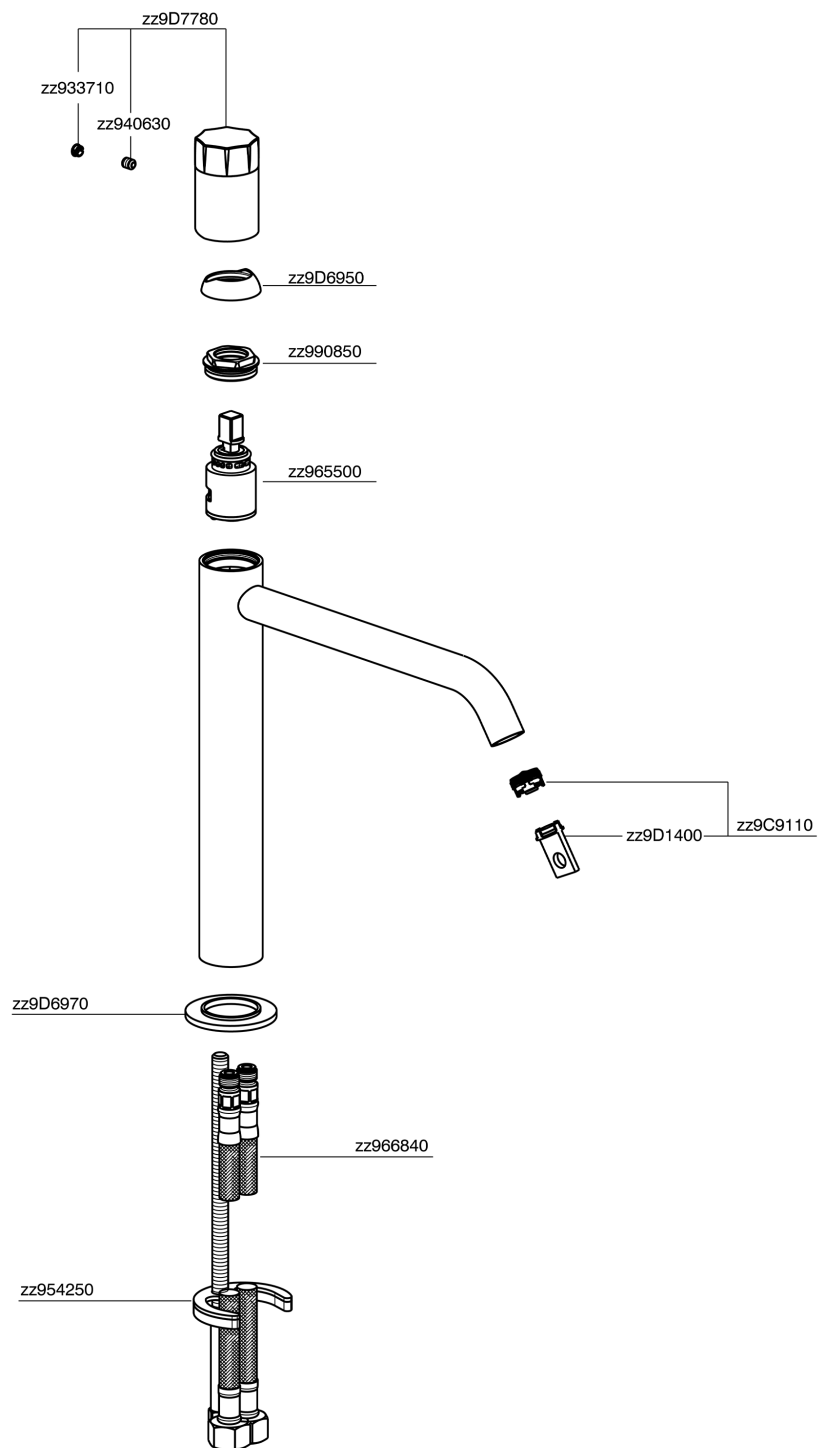

Lavabo monomando alto MARBLE X32_X5003544

X5003544

<https://es.cisal.it/lavabo-monomando-alto-marble-x32-x5003544>

2026-06-19