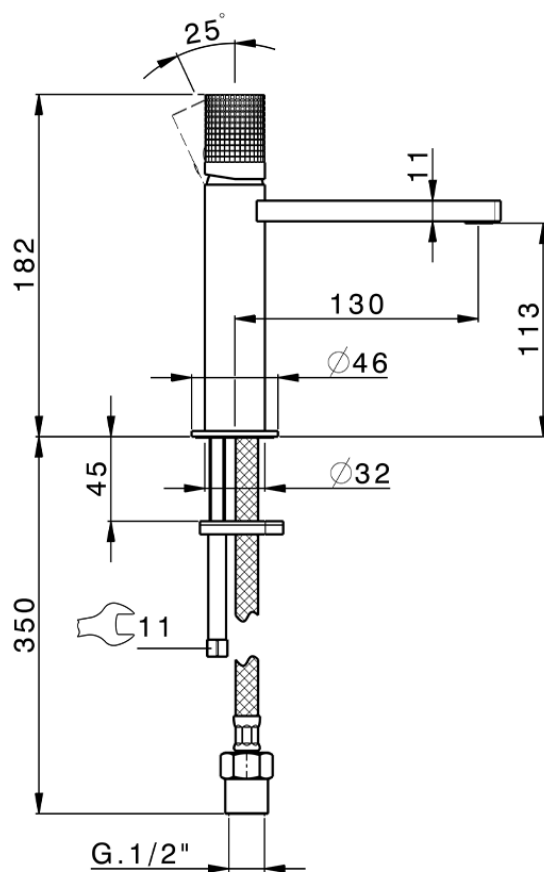

Lavabo monomando large NUANCE X32_X2000504

X2000504

<https://es.cisal.it/lavabo-monomando-large-nuance-x32-x2000504>

2026-06-14