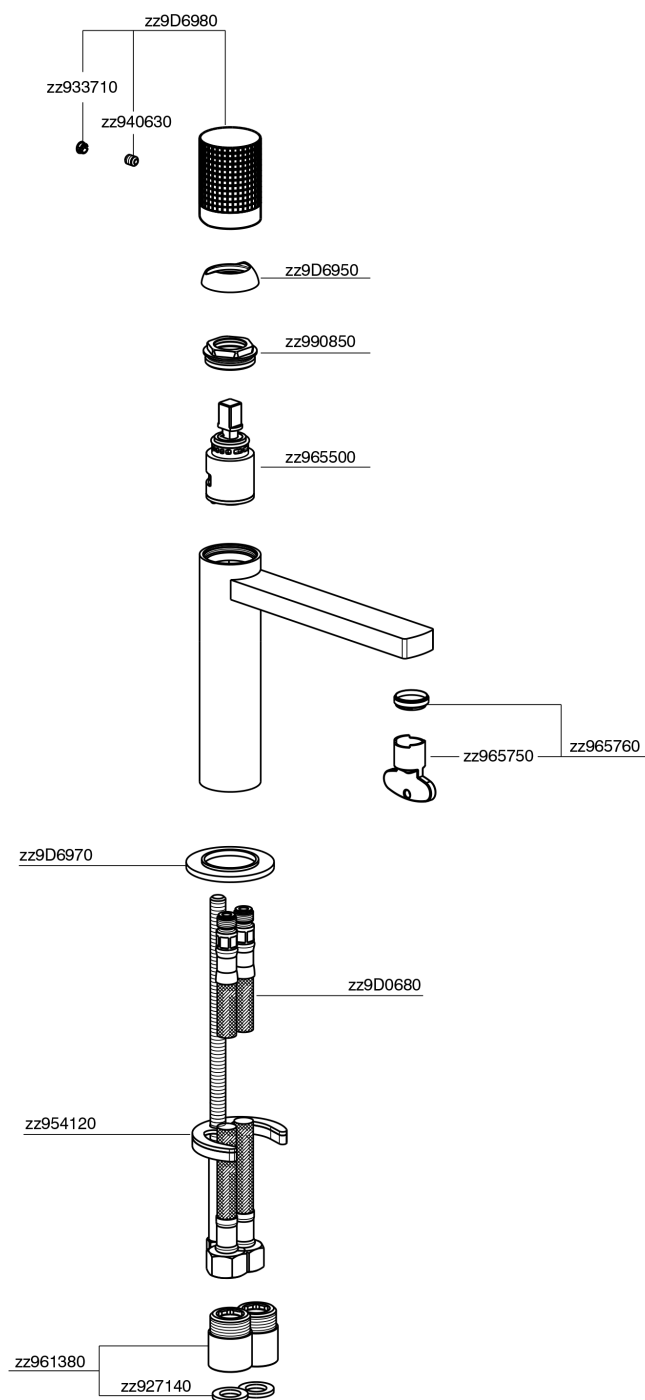

## Lavabo monomando large NUANCE X32\_X2000504

X2000504

<https://es.cisal.it/lavabo-monomando-large-nuance-x32-x2000504>

2026-06-14