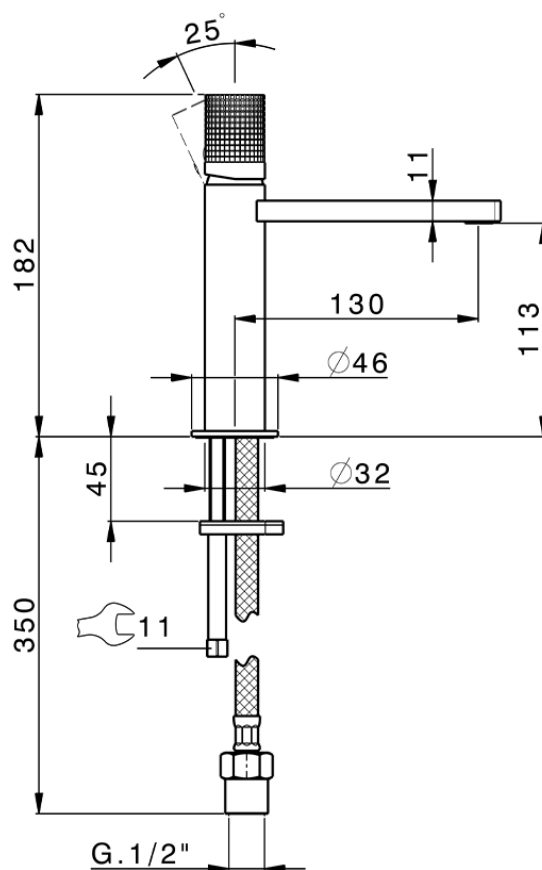

Lavabo monomando large NUANCE X32_X2000504

X2000504

<https://es.cisal.it/lavabo-monomando-large-nuance-x32-x2000504>

2026-06-13