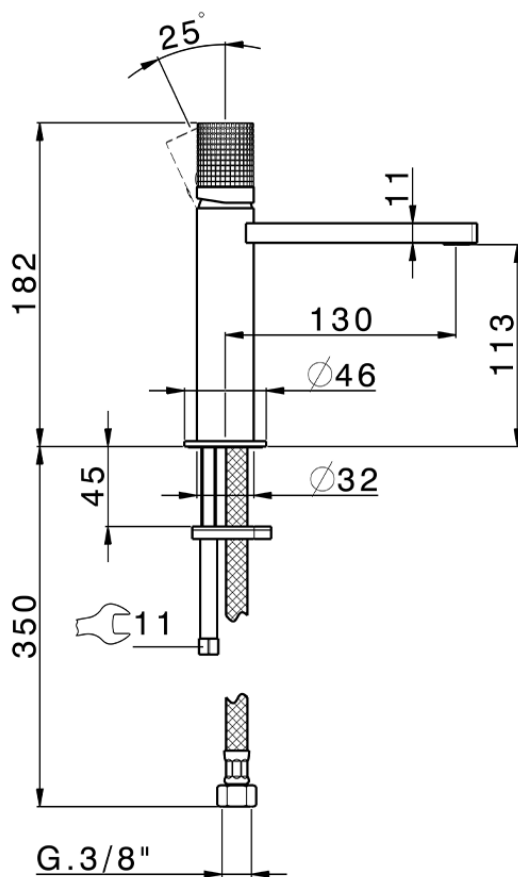

Lavabo monomando large NUANCE X32_X2000504

X2000504

<https://es.cisal.it/lavabo-monomando-large-nuance-x32-x2000504>

2026-04-29