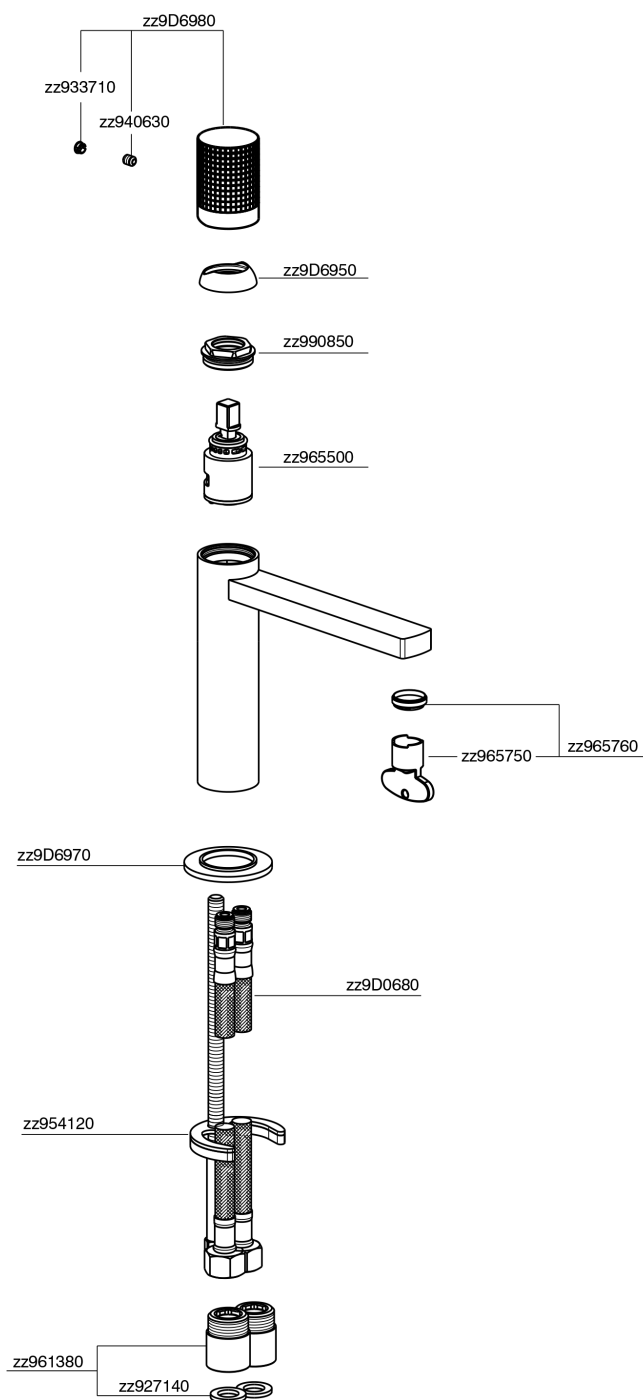

Lavabo monomando large NUANCE X32_X2000504

X2000504

<https://es.cisal.it/lavabo-monomando-large-nuance-x32-x2000504>

2026-06-14