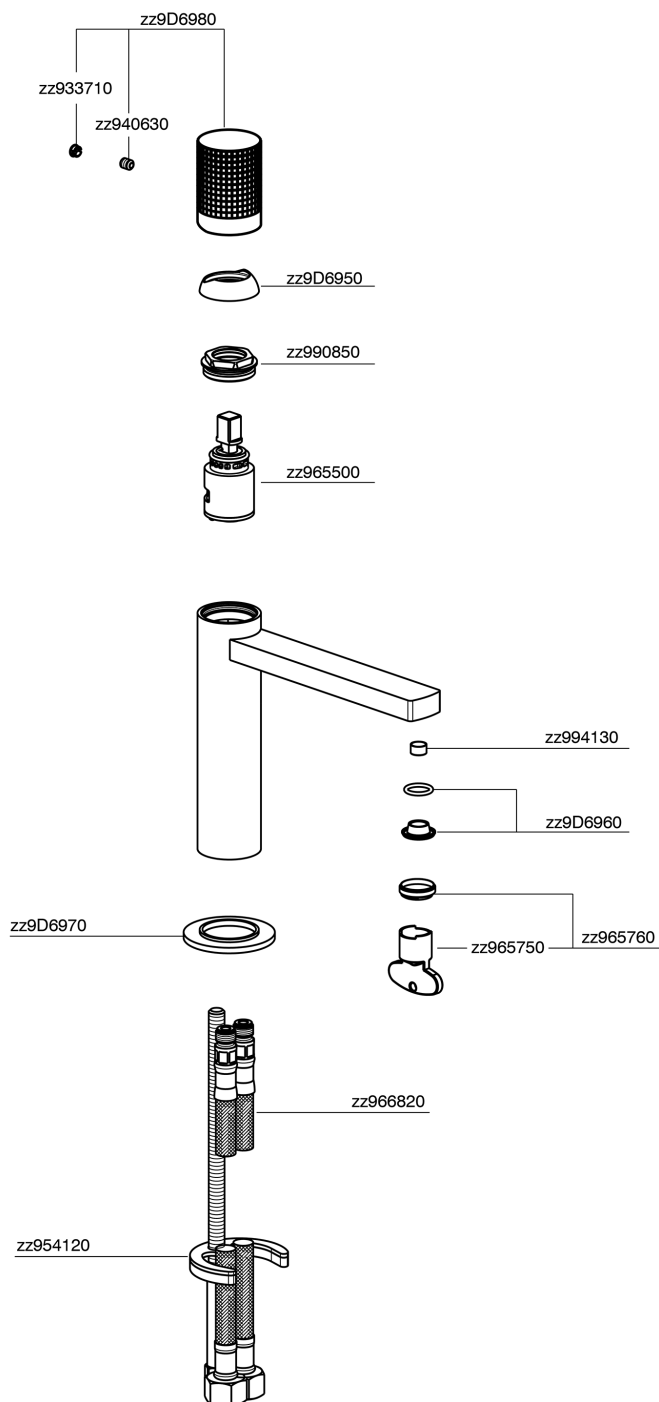

Lavabo monomando large NUANCE X32_X2000504

X2000504

<https://es.cisal.it/lavabo-monomando-large-nuance-x32-x2000504>

2026-04-29