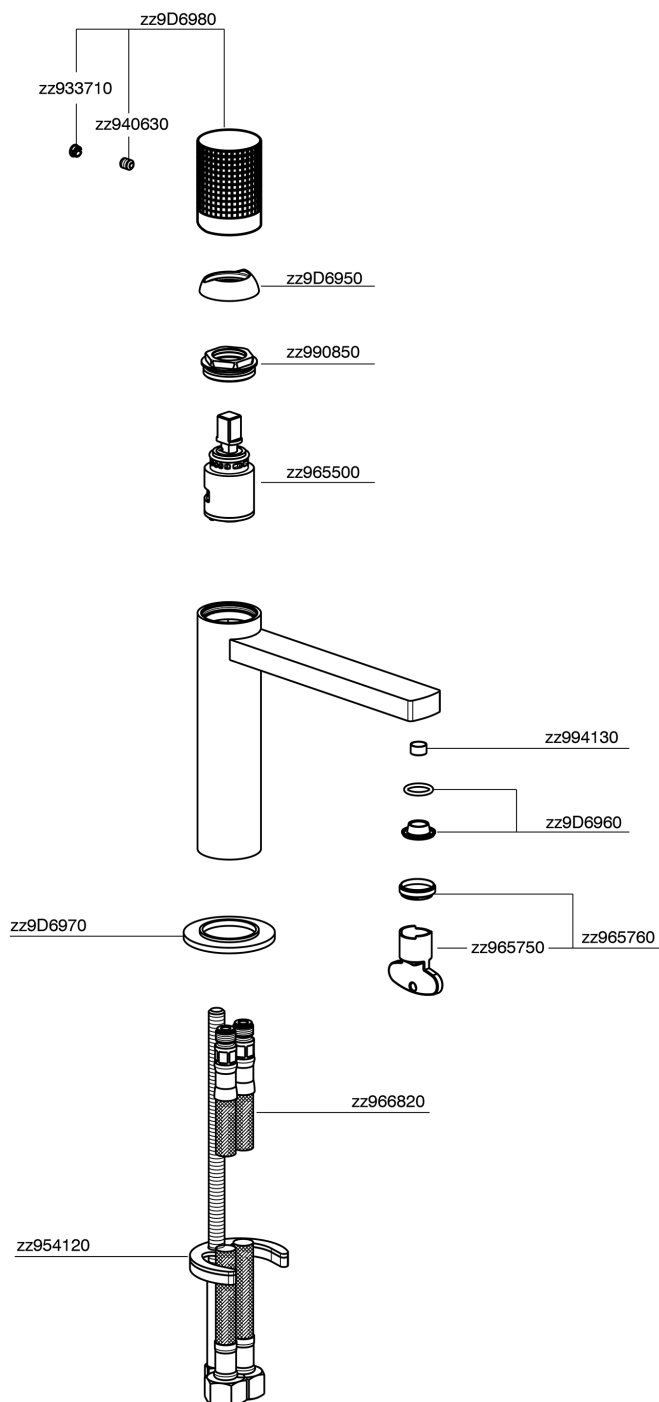

## Lavabo monomando large NUANCE X32\_X2000504

X2000504

<https://es.cisal.it/lavabo-monomando-large-nuance-x32-x2000504>

2026-04-29