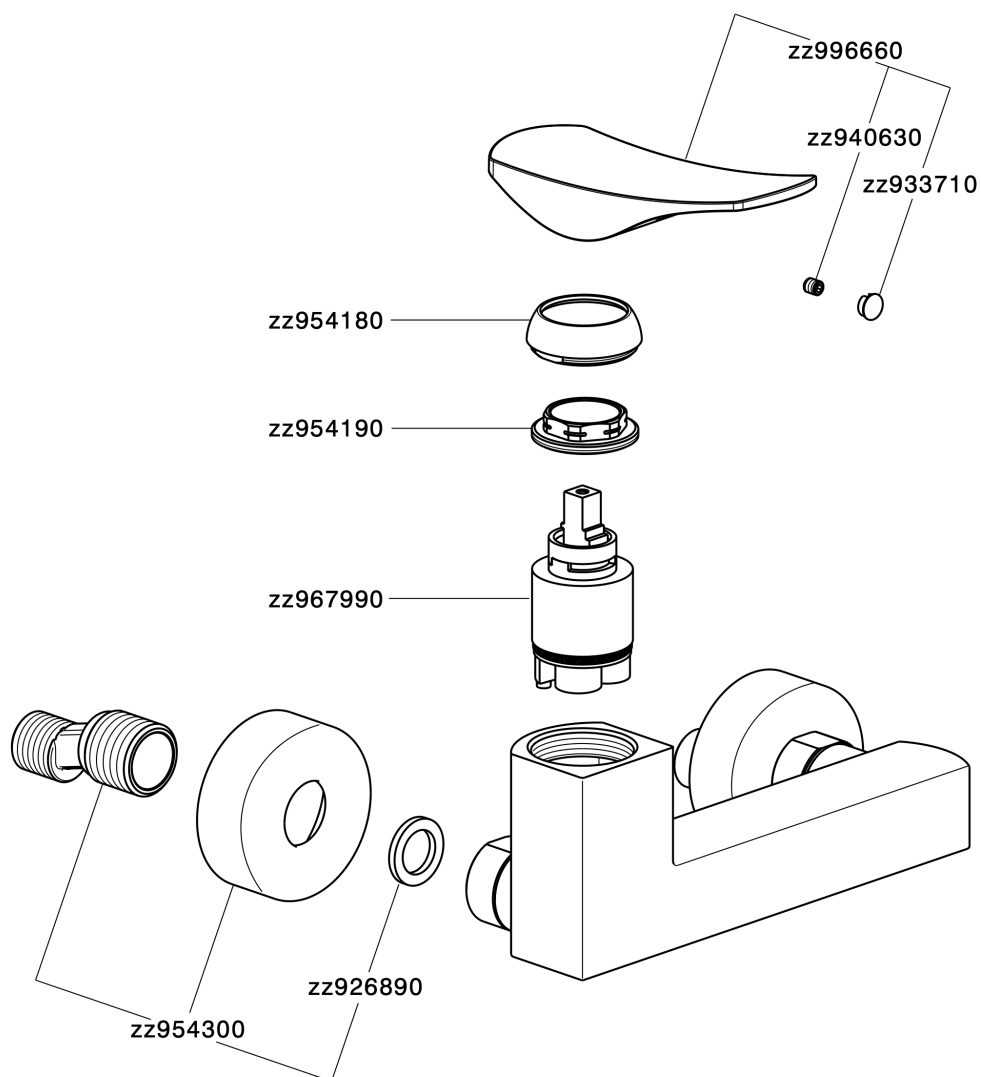

Ducha monomando ROADSTER ACCENT_RA000440

RA000440

<https://es.cisal.it/ducha-monomando-roadster-accent-ra000440>

2024-11-21