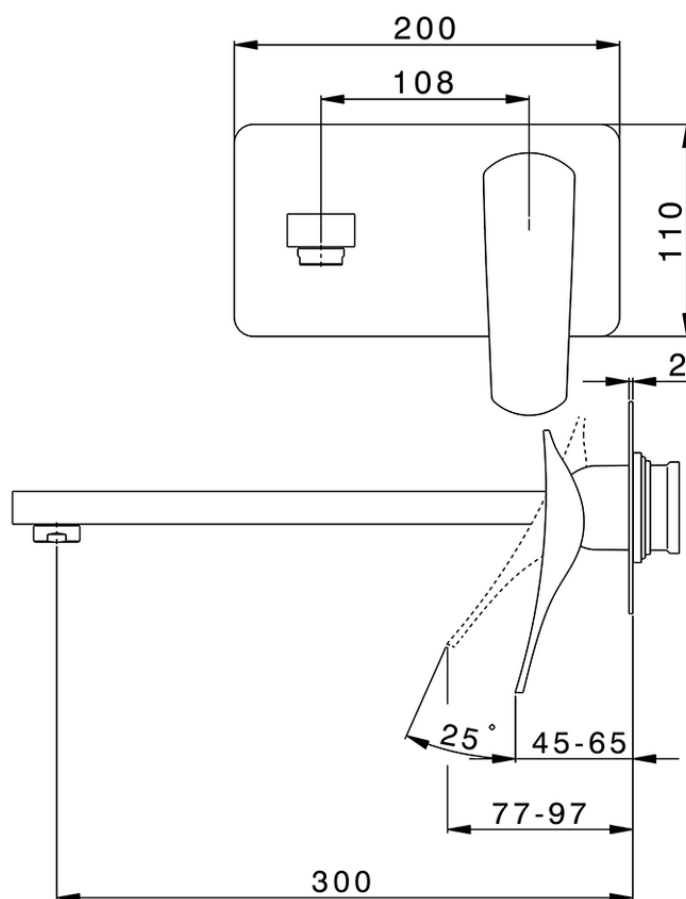

Parte externa monomando lavabo de pared ROADSTER ACCENT_RA005515

RA005515

<https://es.cisal.it/parte-externa-monomando-lavabo-de-pared-roadster-accent-ra005515>

2024-11-21