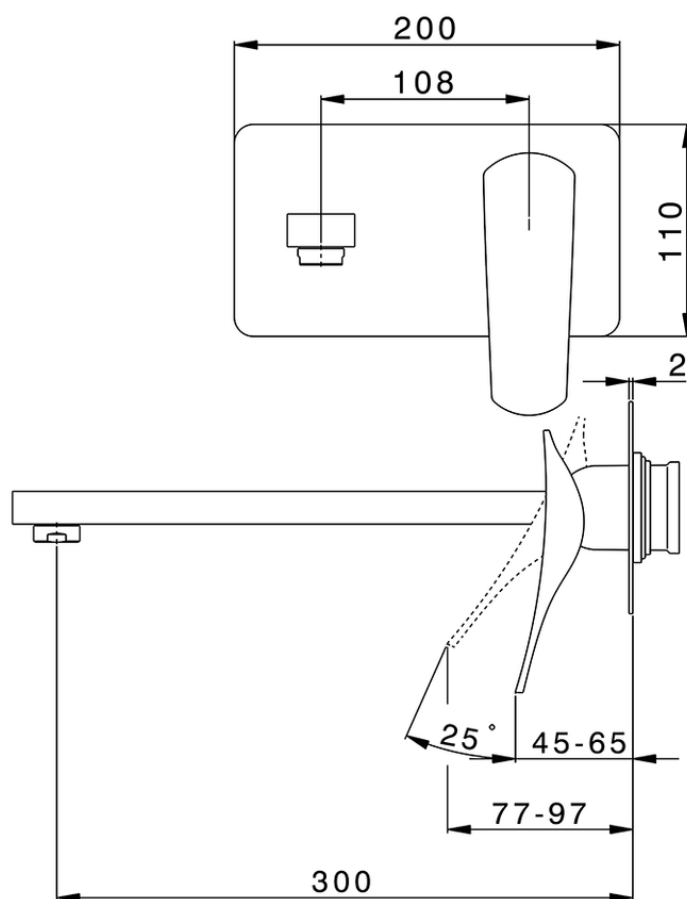

Parte externa monomando lavabo de pared ROADSTER ACCENT_RA005515

RA005515

<https://es.cisal.it/parte-externa-monomando-lavabo-de-pared-roadster-accent-ra005515>

2024-11-23