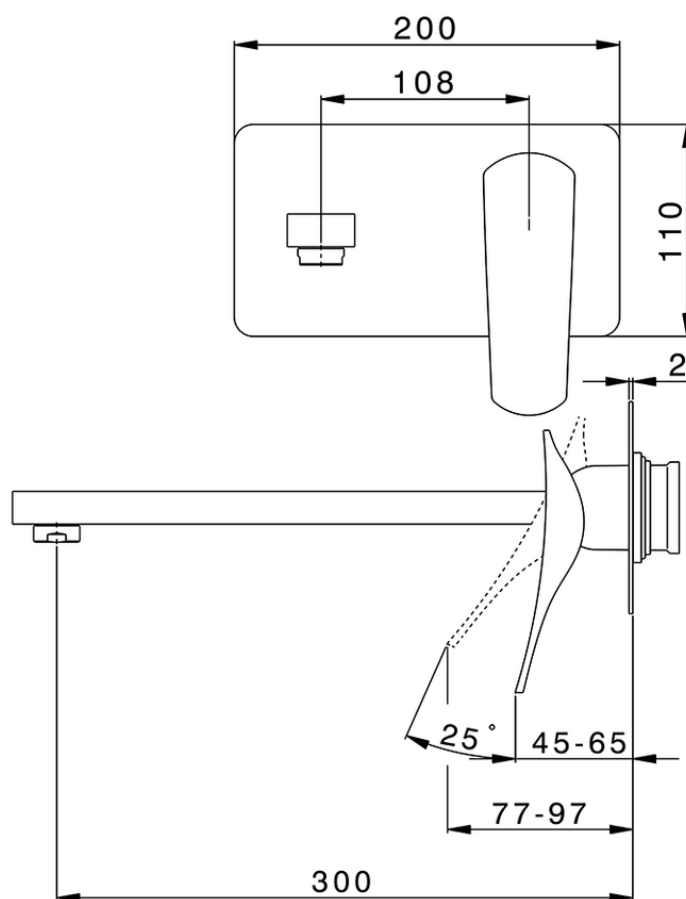

Parte externa monomando lavabo de pared ROADSTER ACCENT_RA005515

RA005515

<https://es.cisal.it/parte-externa-monomando-lavabo-de-pared-roadster-accent-ra005515>

2024-11-24