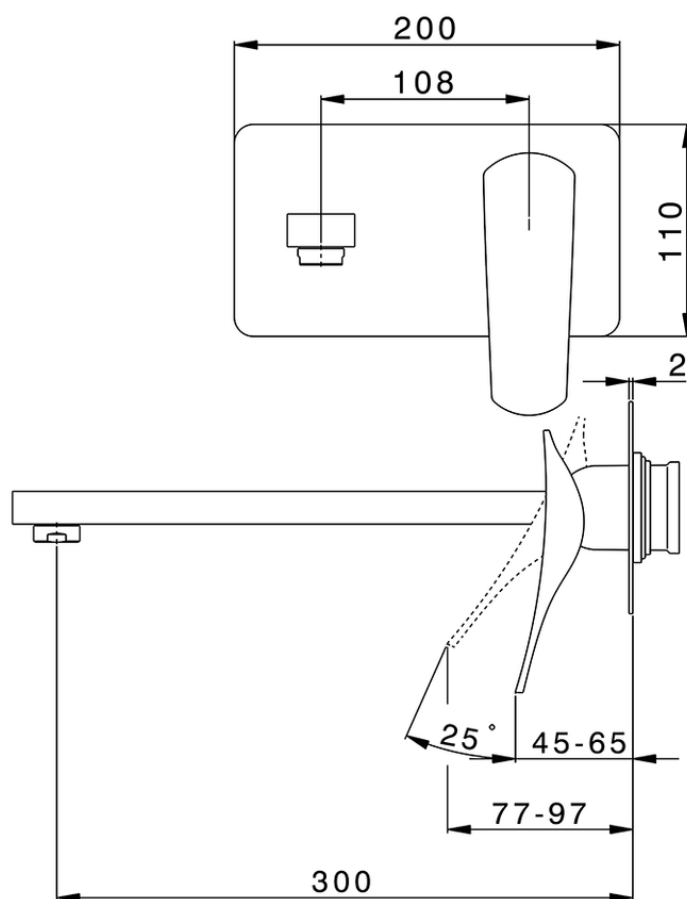

**Parte externa monomando lavabo de pared ROADSTER ACCENT\_RA005515**

RA005515

<https://es.cisal.it/parte-externa-monomando-lavabo-de-pared-roadster-accent-ra005515>

2024-11-23