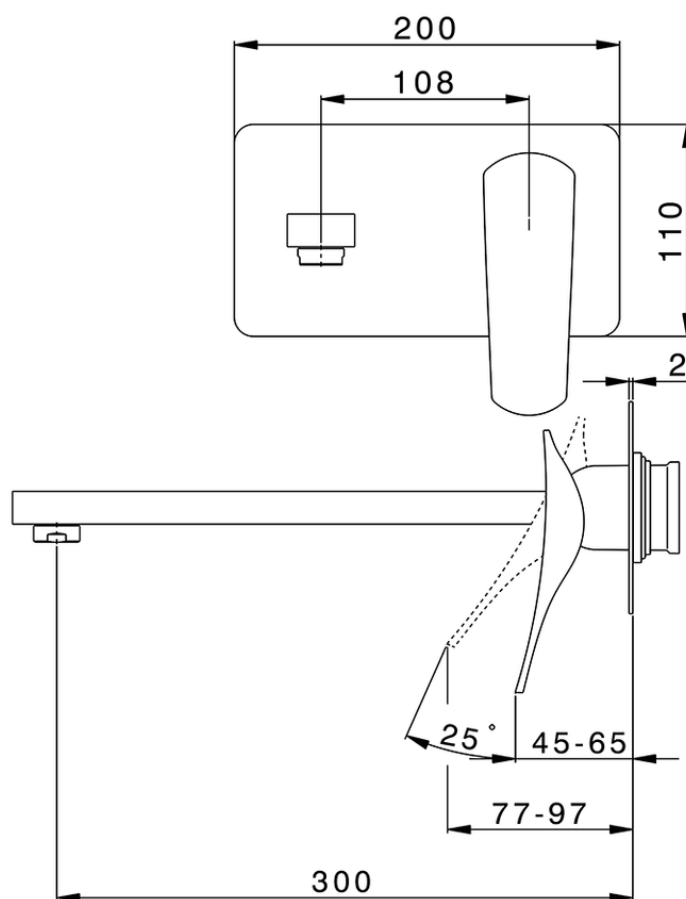

Parte externa monomando lavabo de pared ROADSTER ACCENT_RA005515

RA005515

<https://es.cisal.it/parte-externa-monomando-lavabo-de-pared-roadster-accent-ra005515>

2024-11-23