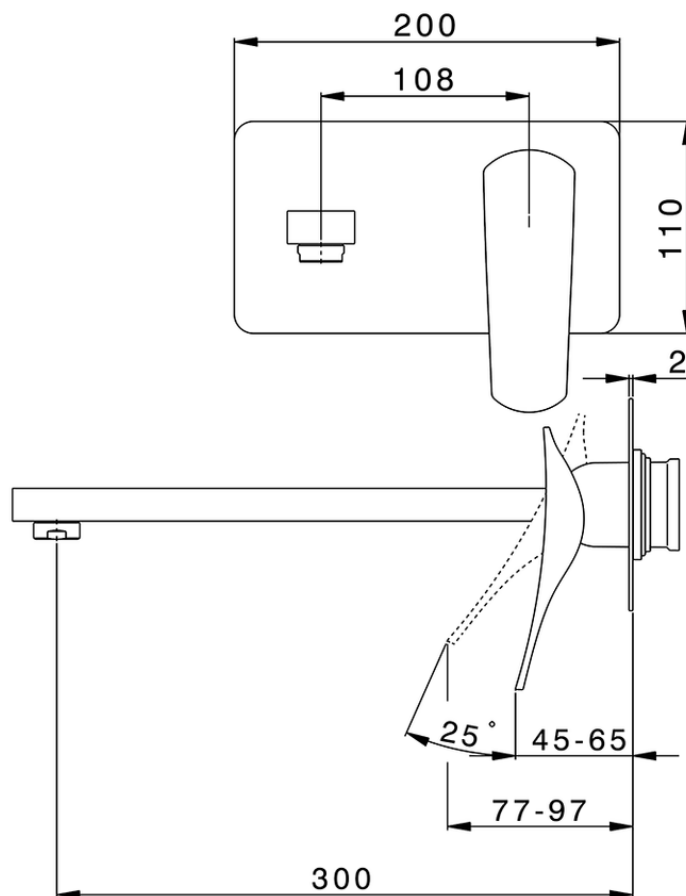

Parte externa monomando lavabo de pared ROADSTER ACCENT_RA005515

RA005515

<https://es.cisal.it/parte-externa-monomando-lavabo-de-pared-roadster-accent-ra005515>

2024-11-23