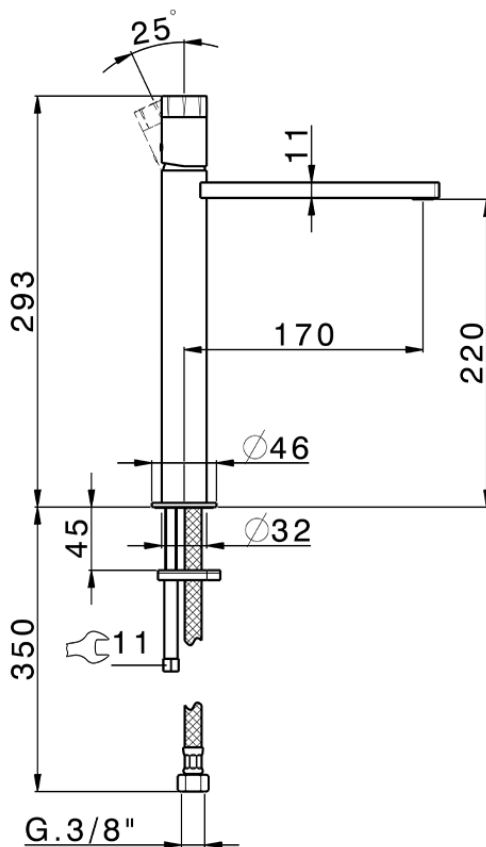

Lavabo monomando alto MARBLE X32_X6003544

X6003544

<https://es.cisal.it/lavabo-monomando-alto-marble-x32x6003544>

2024-10-18