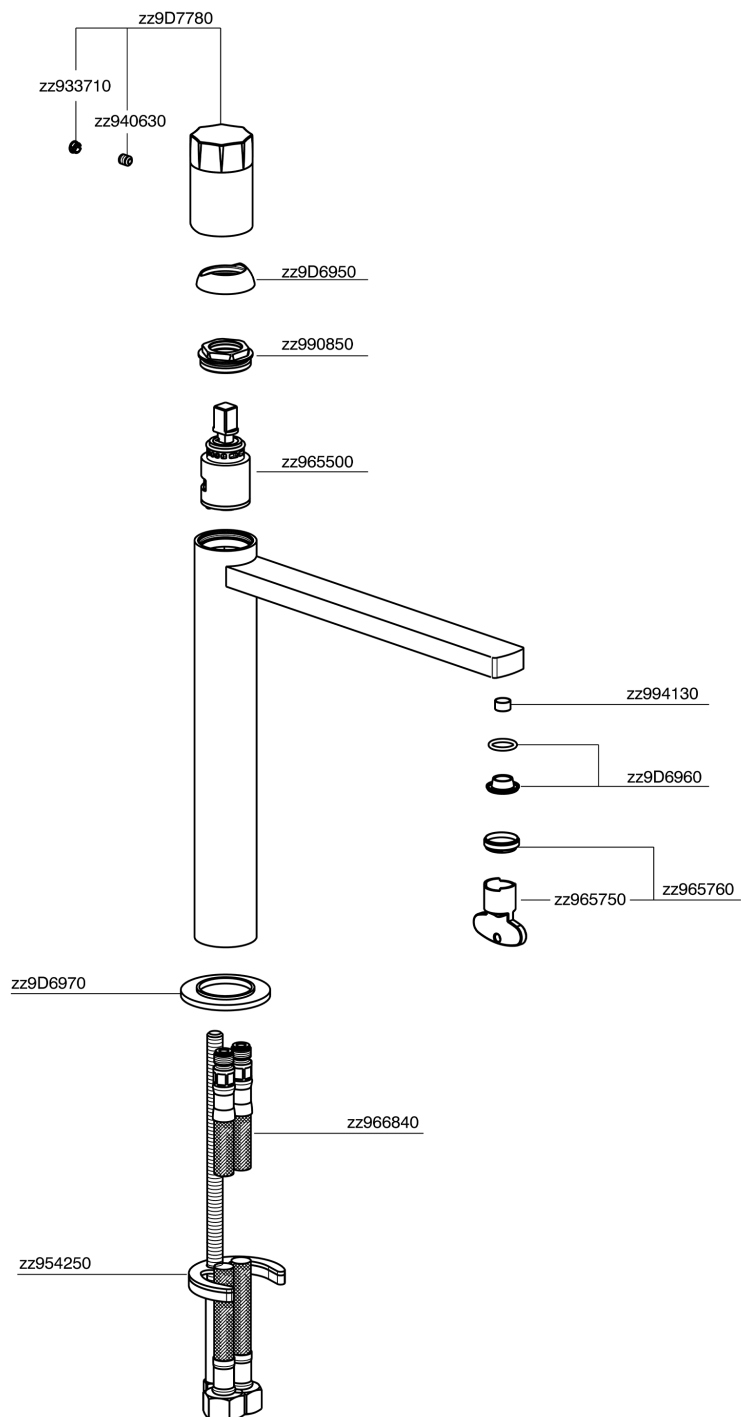

Lavabo monomando alto MARBLE X32_X6003544

X6003544

<https://es.cisal.it/lavabo-monomando-alto-marble-x32x6003544>

2024-10-18