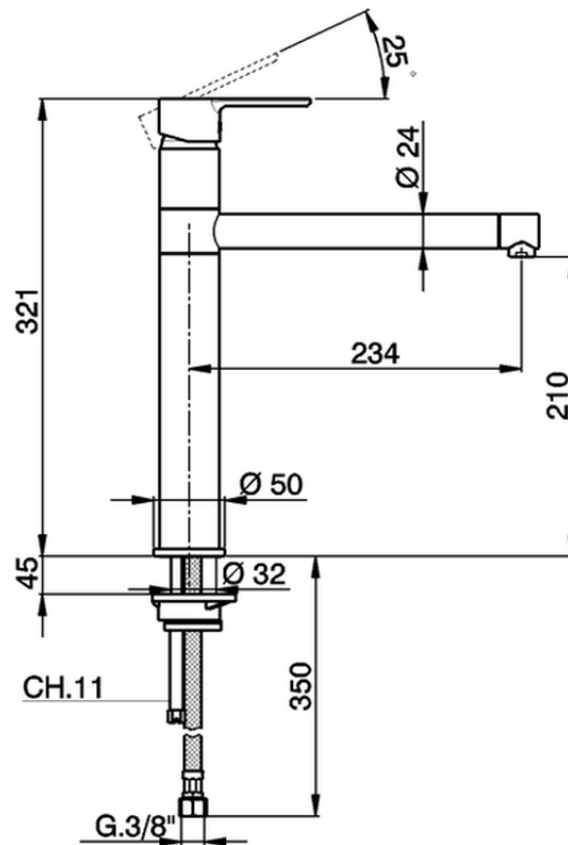

Fregadero monomando KITCHEN_C2001580

C2001580

<https://es.cisal.it/fregadero-monomando-kitchen-c2001580>

2024-12-21