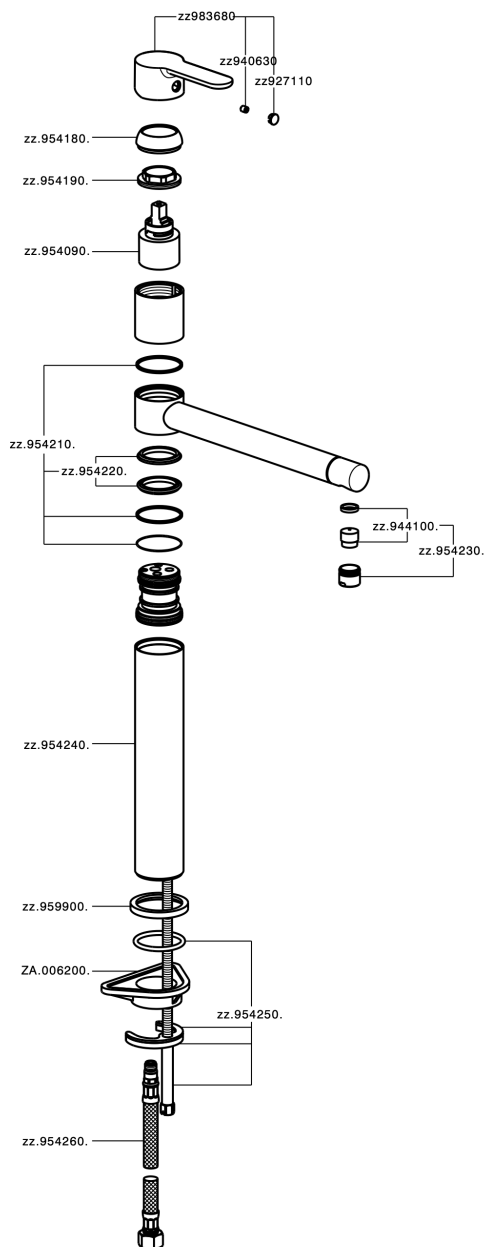

Fregadero monomando KITCHEN_C2001580

C2001580

<https://es.cisal.it/fregadero-monomando-kitchen-c2001580>

2024-12-21