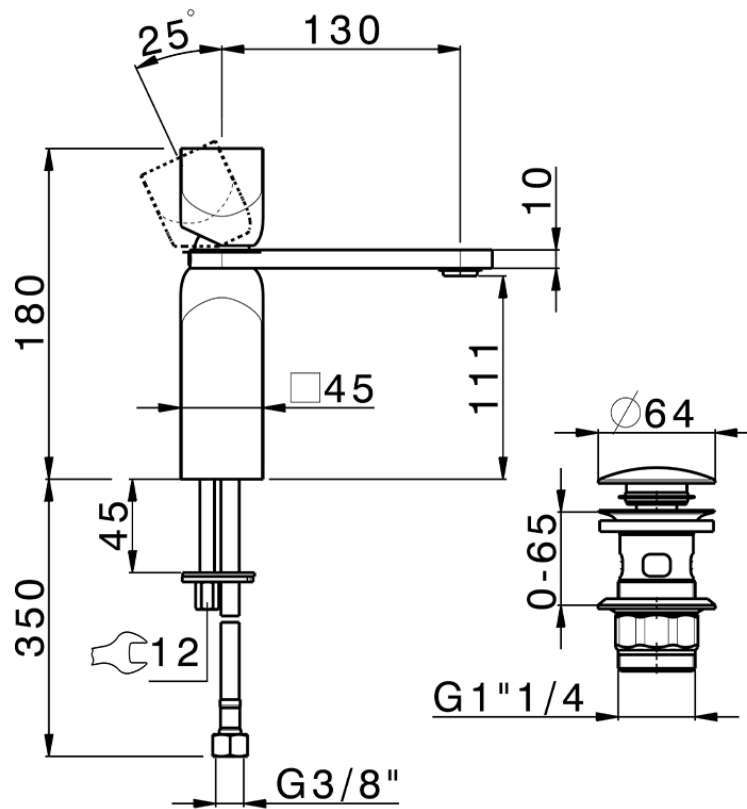

Lavabo monomando large HI-RISE_RI000494

RI000494

<https://es.cisal.it/lavabo-monomando-large-hi-rise-ri000494>

2024-12-22