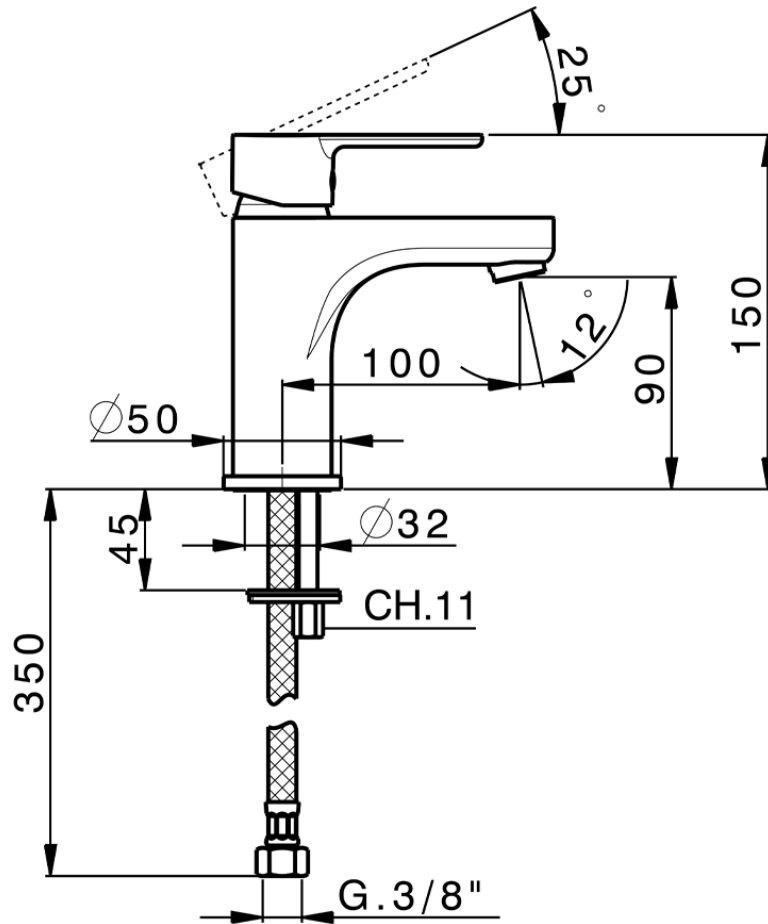

Lavabo monomando large TENDER_C2000500

C2000500

<https://es.cisal.it/lavabo-monomando-large-tender-c2000500>

2026-06-14