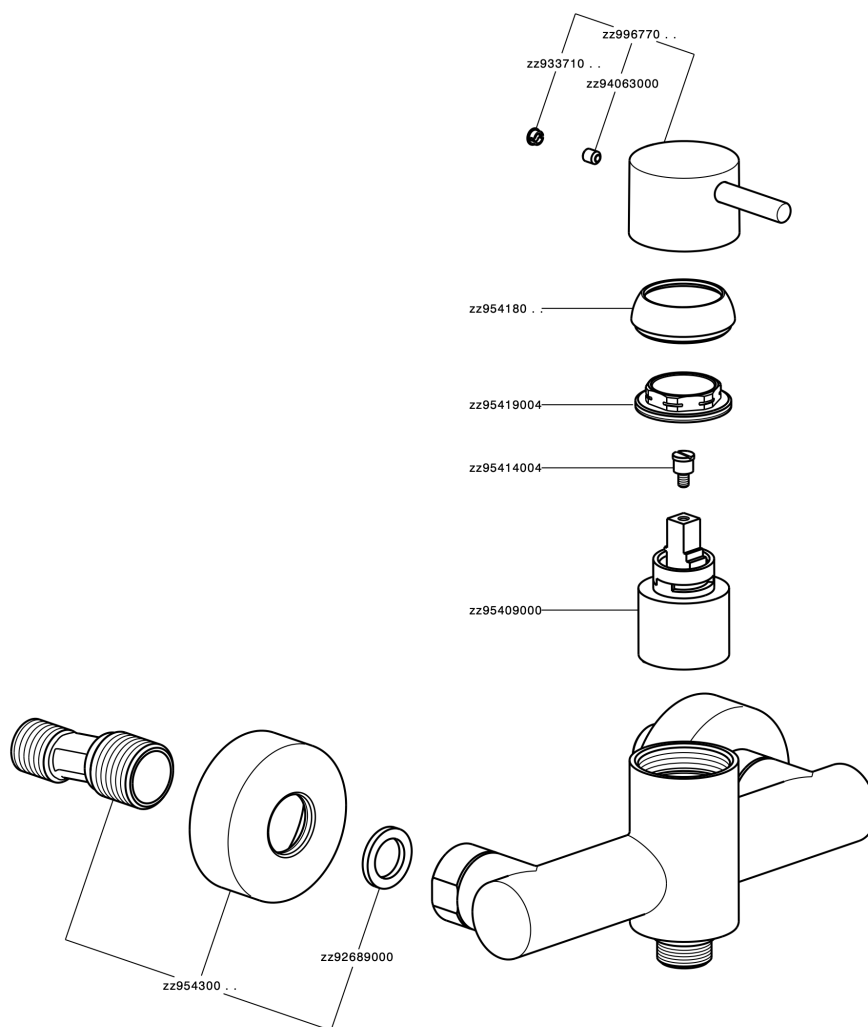

Ducha monomando NUOVA LESS_LN000440

LN000440

<https://es.cisal.it/ducha-monomando-nuova-less-ln000440>

2025-01-15