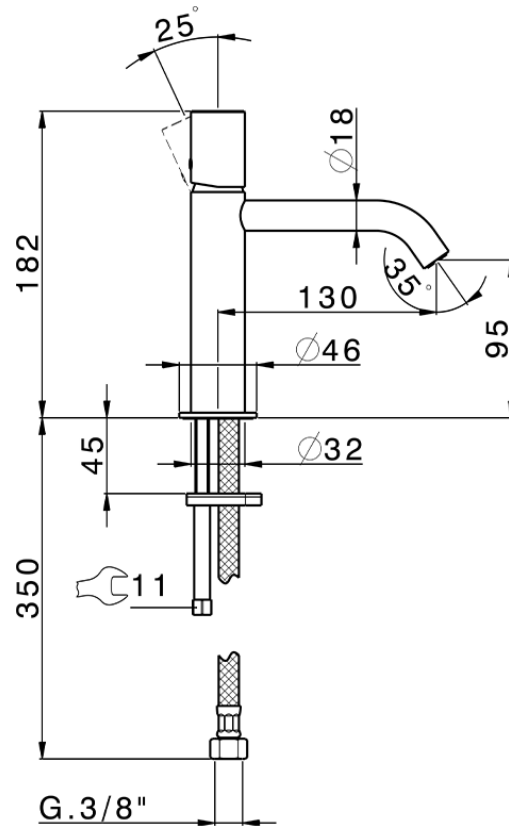

Lavabo monomando large SMOOTH X32_X3000504

X3000504

<https://es.cisal.it/lavabo-monomando-large-smooth-x32x3000504>

2024-10-18