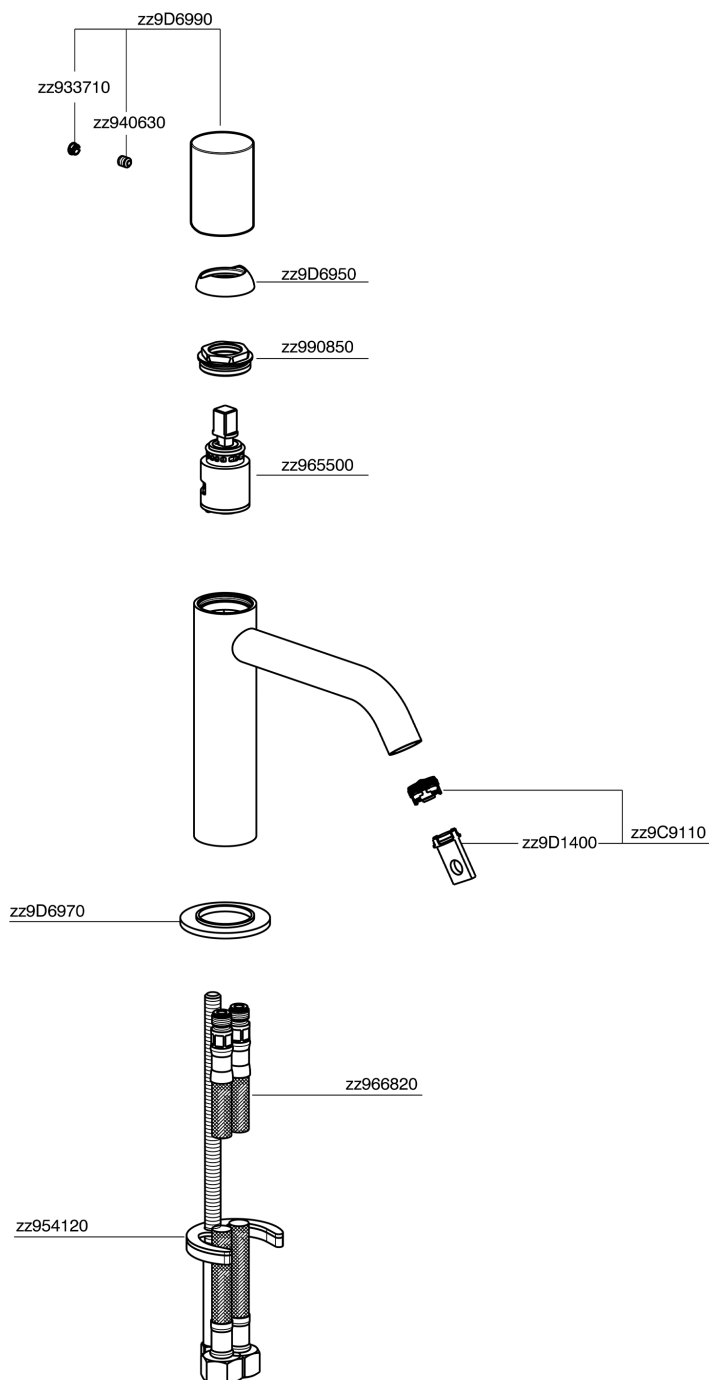

## Lavabo monomando large SMOOTH X32\_X3000504

X3000504

<https://es.cisal.it/lavabo-monomando-large-smooth-x32x3000504>

2024-10-18