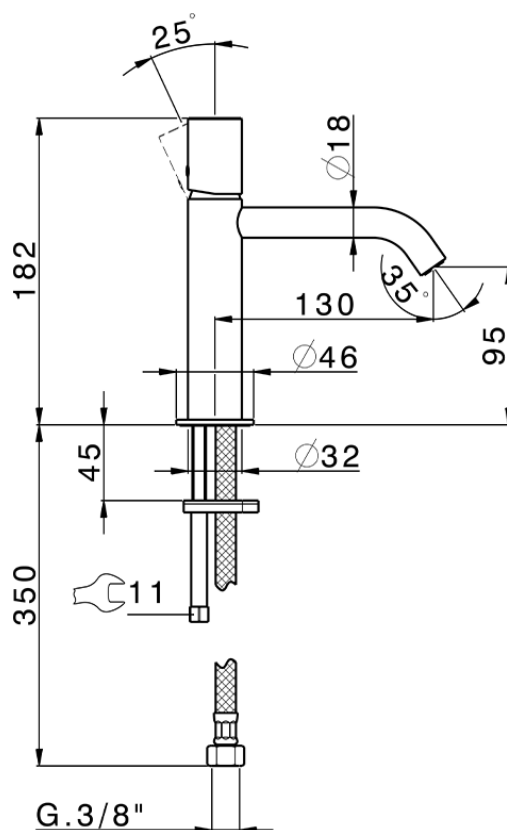

Lavabo monomando large SMOOTH X32_X3000504

X3000504

<https://es.cisal.it/lavabo-monomando-large-smooth-x32x3000504>

2024-10-18