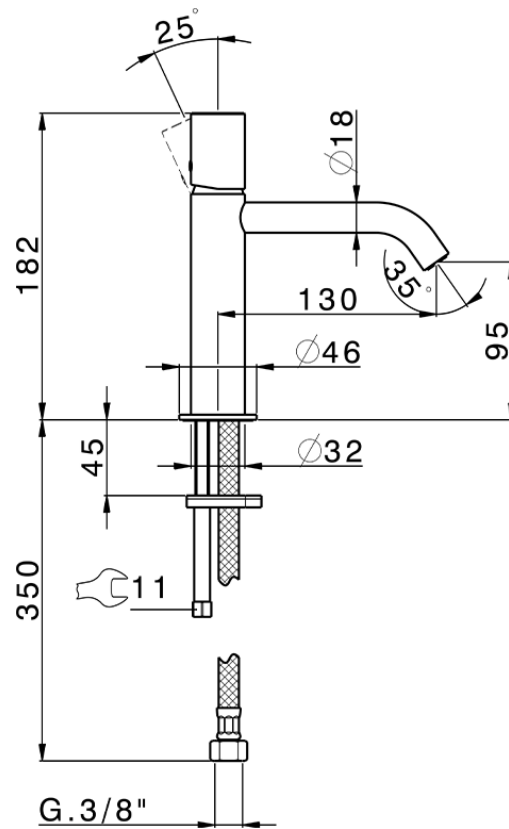

Lavabo monomando large SMOOTH X32_X3000504

X3000504

<https://es.cisal.it/lavabo-monomando-large-smooth-x32x3000504>

2024-10-18