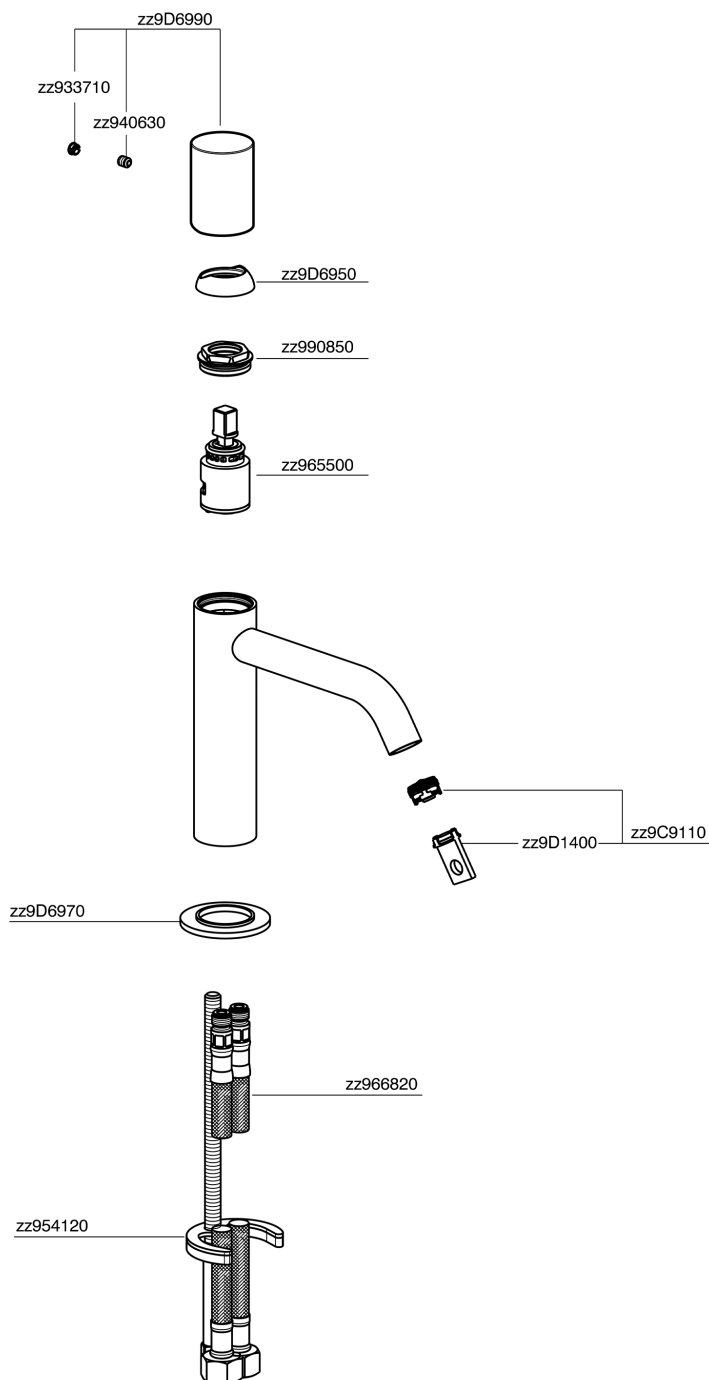

Lavabo monomando large SMOOTH X32_X3000504

X3000504

<https://es.cisal.it/lavabo-monomando-large-smooth-x32x3000504>

2024-10-18