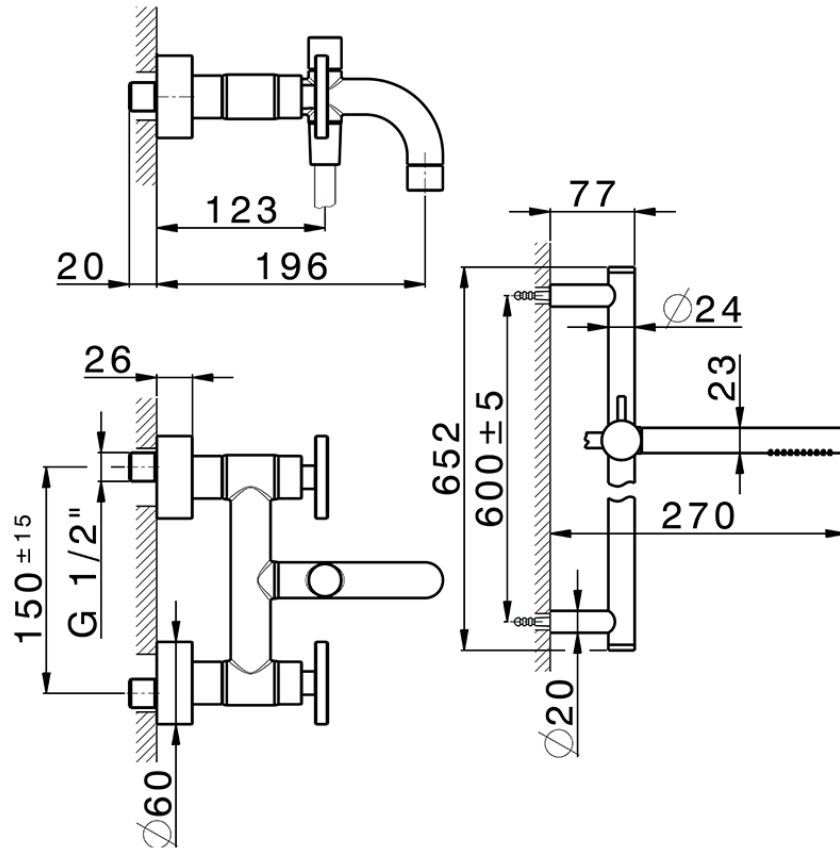

Bañera con duplex GRACE_MN000060

MN000060

<https://es.cisal.it/banera-con-duplex-grace-mn000060>

2026-06-14