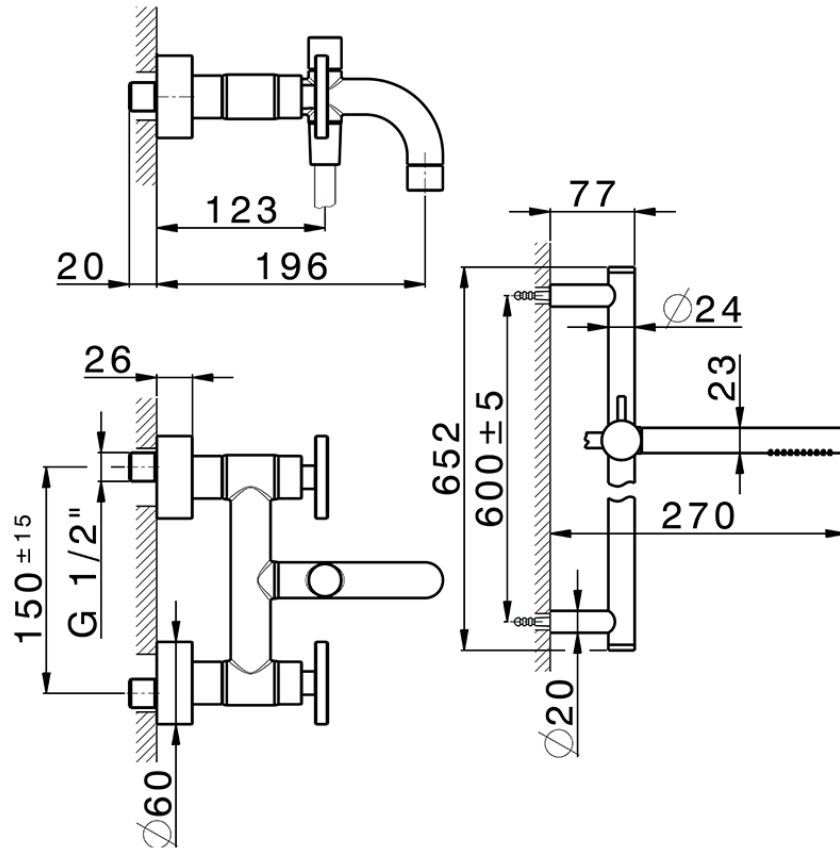

Bañera con duplex GRACE_MN000060

MN000060

<https://es.cisal.it/banera-con-duplex-grace-mn000060>

2026-04-29