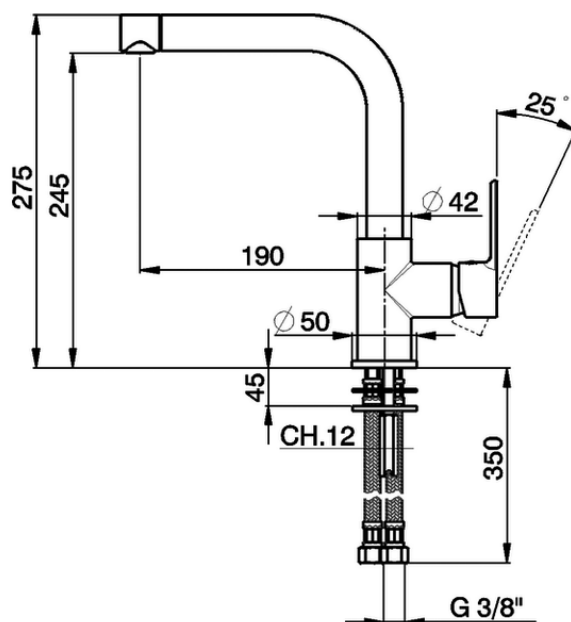

Fregadero monomando EnergySave KITCHEN_C2003535

C2003535

<https://es.cisal.it/fregadero-monomando-energysave-kitchen-c2003535>

2024-12-21