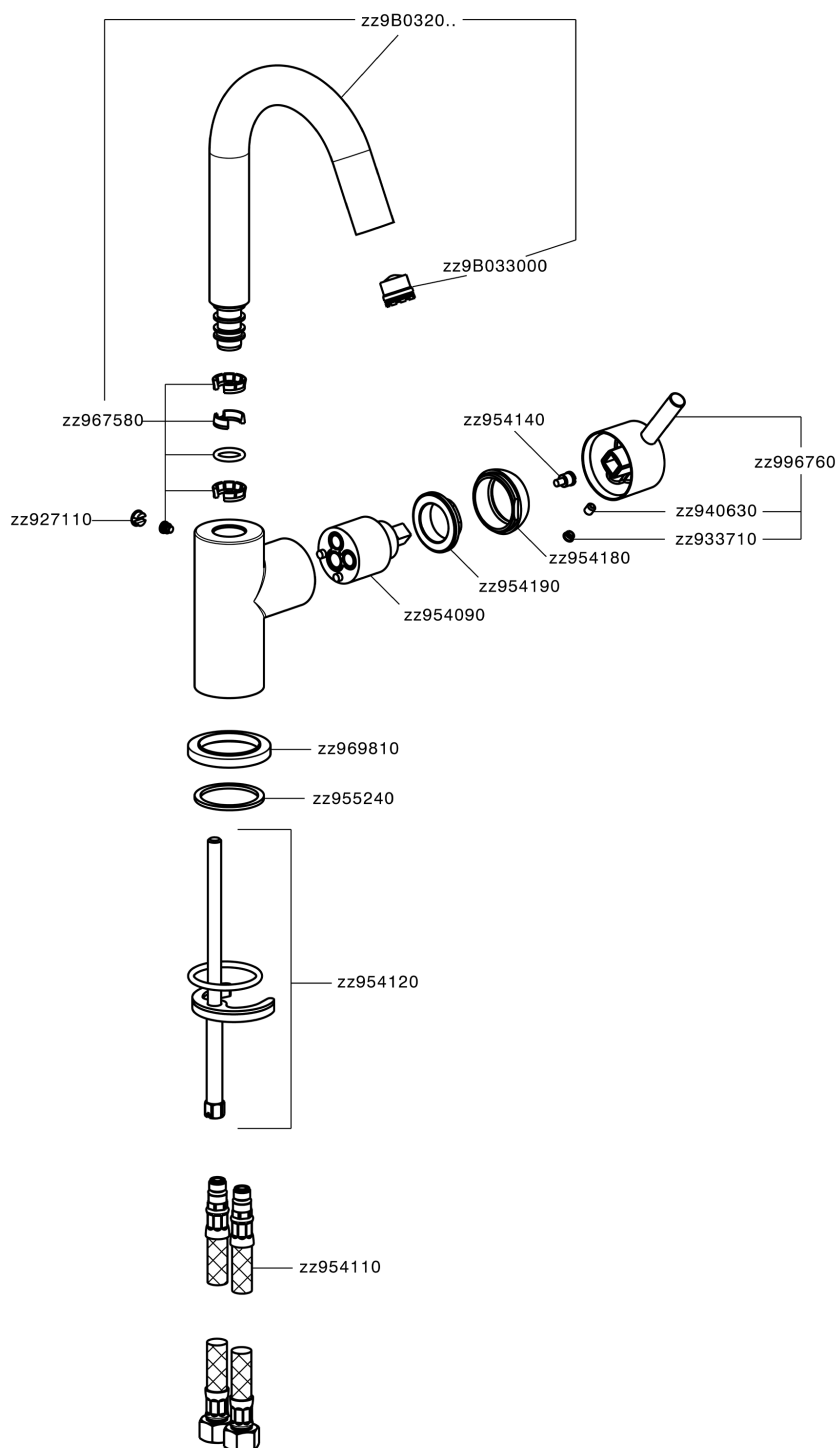

Lavabo monomando EnergySave NUOVA LESS_LN000485

LN000485

<https://es.cisal.it/lavabo-monomando-energysave-nuova-less-ln000485>

2025-01-15