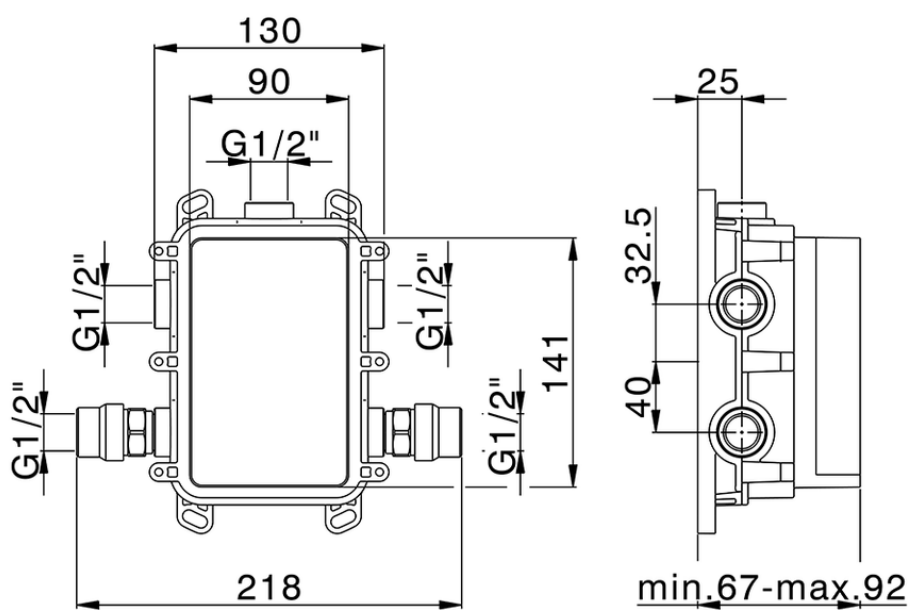

Conjunto Monomando para One-Box SMOOTH X32_X30BM030

X30BM030

<https://es.cisal.it/conjunto-monomando-para-one-box-smooth-x32x30bm030>

ZA00B031

<https://es.cisal.it/one-box-universal-para-empotrado-one-boxza00b031>

ZA00B030

<https://es.cisal.it/one-box-universal-para-empotrado-one-boxza00b030>

2024-09-19