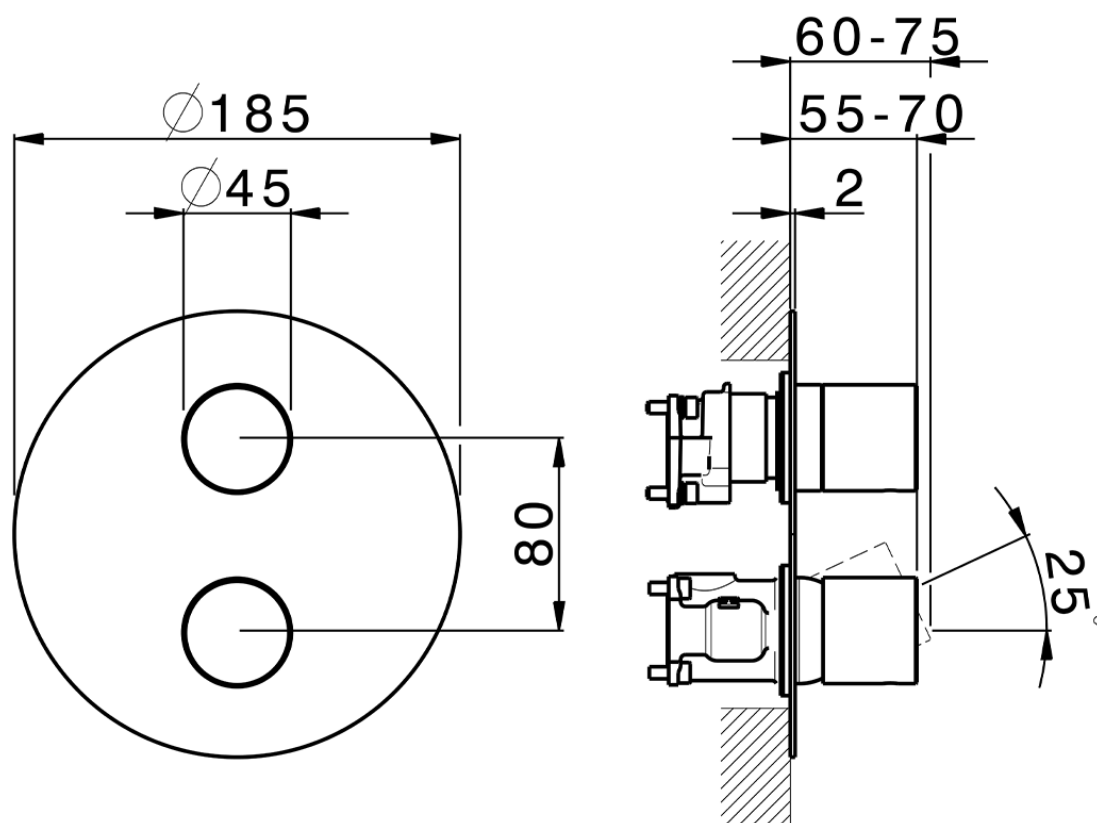

Conjunto Monomando para One-Box SMOOTH X32_X30BM030

X30BM030

<https://es.cisal.it/conjunto-monomando-para-one-box-smooth-x32x30bm030>

ZA00B031

<https://es.cisal.it/one-box-universal-para-empotrado-one-boxza00b031>

ZA00B030

<https://es.cisal.it/one-box-universal-para-empotrado-one-boxza00b030>

2024-09-19