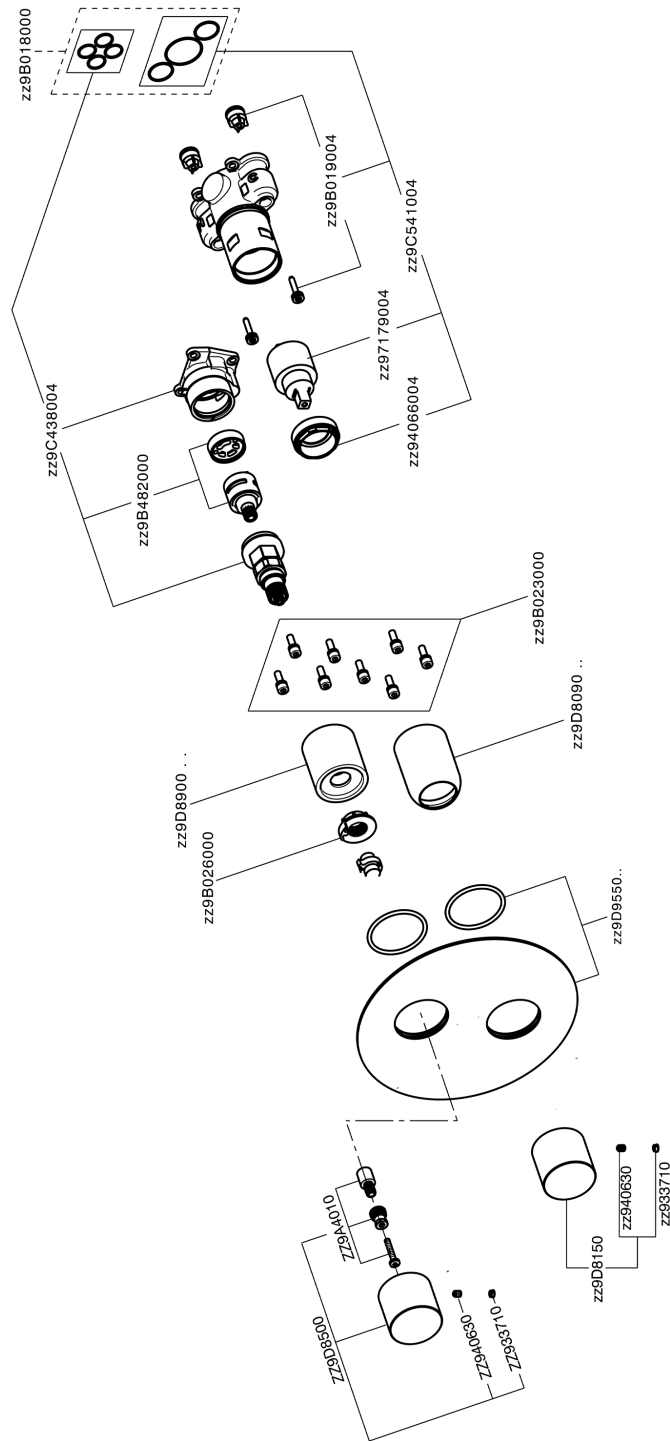

Conjunto Monomando para One-Box SMOOTH X32_X30BM030

X30BM030

<https://es.cisal.it/conjunto-monomando-para-one-box-smooth-x32x30bm030>

One-Box Universal para empotrado ONE BOX_ZA00B031

ZA00B031

<https://es.cisal.it/one-box-universal-para-empotrado-one-boxza00b031>

One-Box Universal para empotrado ONE BOX_ZA00B030

ZA00B030

<https://es.cisal.it/one-box-universal-para-empotrado-one-boxza00b030>

2024-09-19