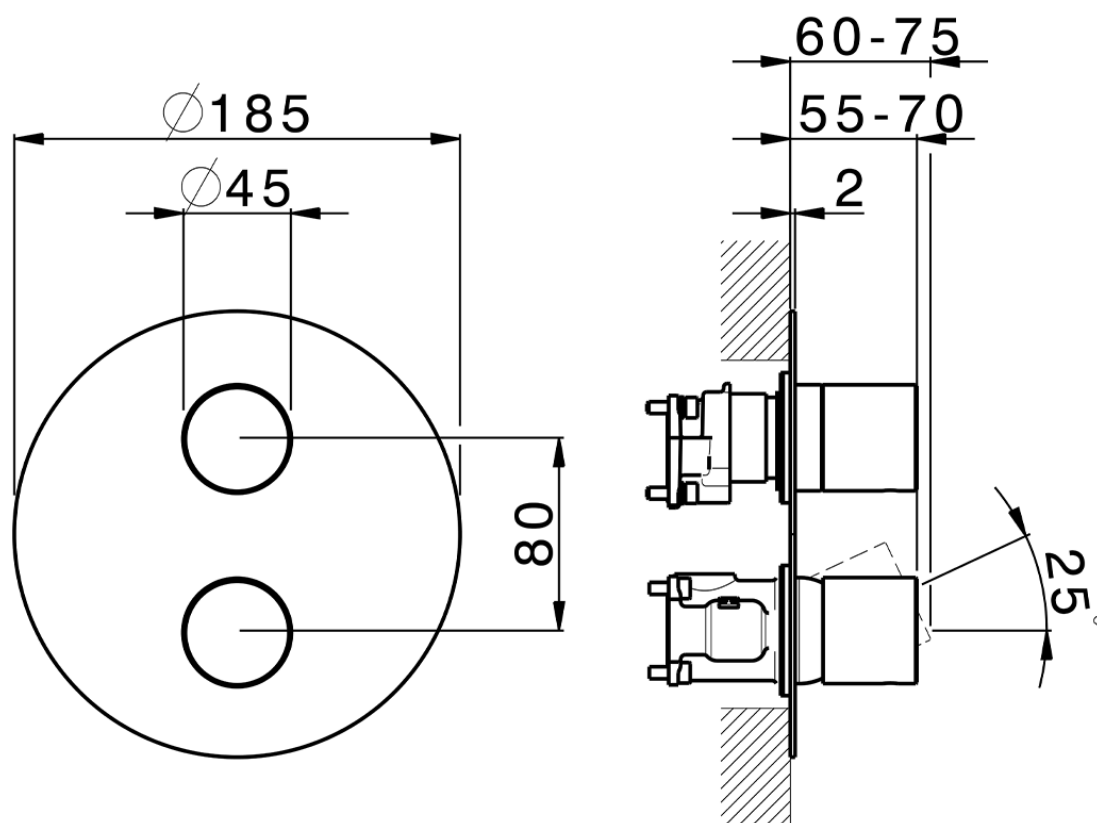

Conjunto Monomando para One-Box SMOOTH X32_X30BM030

X30BM030

<https://es.cisal.it/conjunto-monomando-para-one-box-smooth-x32x30bm030>

ZA00B031

<https://es.cisal.it/one-box-universal-para-empotrado-one-boxza00b031>

ZA00B030

<https://es.cisal.it/one-box-universal-para-empotrado-one-boxza00b030>

2024-09-16