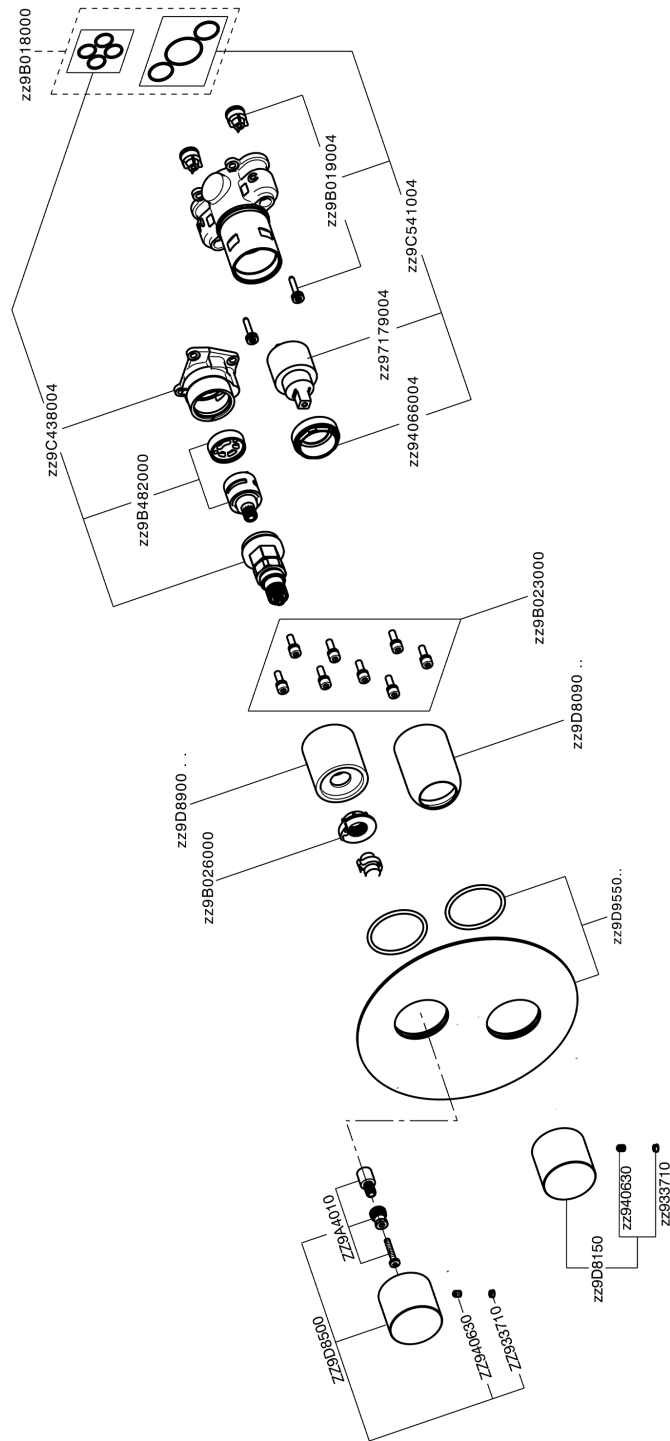

Conjunto Monomando para One-Box SMOOTH X32_X30BM030

X30BM030

<https://es.cisal.it/conjunto-monomando-para-one-box-smooth-x32x30bm030>

One-Box Universal para empotrado ONE BOX_ZA00B031

ZA00B031

<https://es.cisal.it/one-box-universal-para-empotrado-one-boxza00b031>

One-Box Universal para empotrado ONE BOX_ZA00B030

ZA00B030

<https://es.cisal.it/one-box-universal-para-empotrado-one-boxza00b030>

2024-09-16