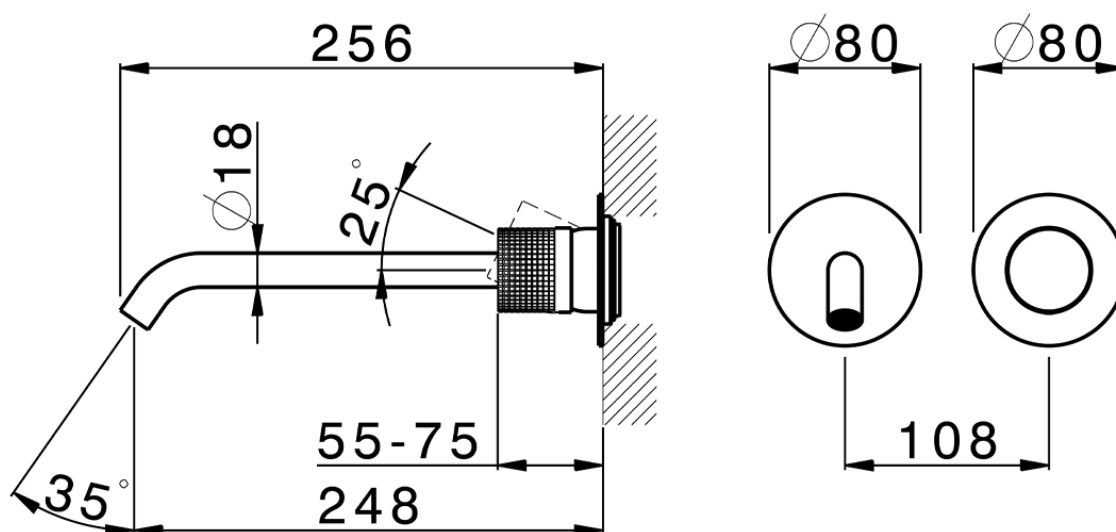

Parte externa monomando lavabo de pared NUANCE X32_X1005511

X1005511

<https://es.cisal.it/parte-externa-monomando-lavabo-de-pared-nuance-x32x1005511>

2024-09-19