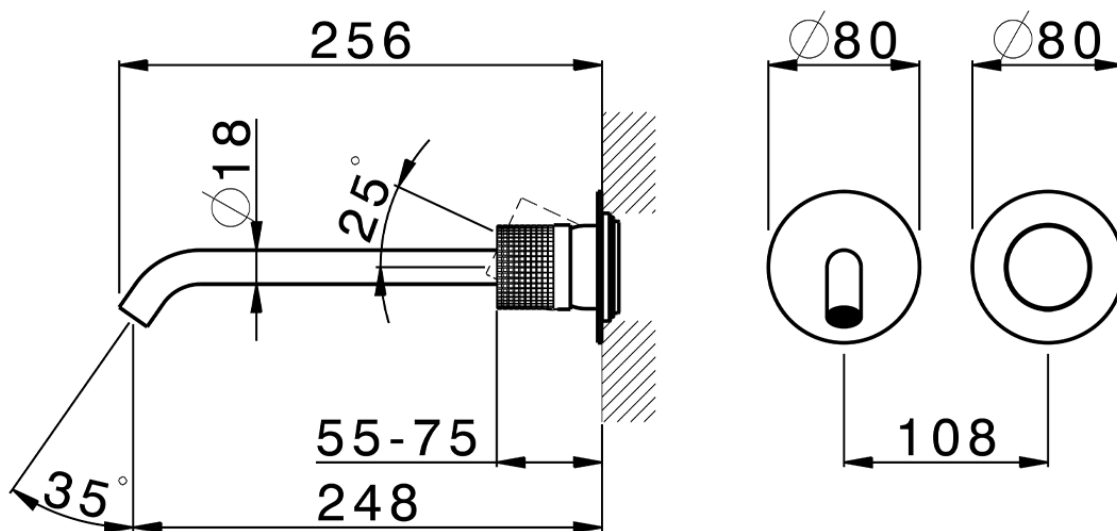

Parte externa monomando lavabo de pared NUANCE X32_X1005511

X1005511

<https://es.cisal.it/parte-externa-monomando-lavabo-de-pared-nuance-x32x1005511>

2024-09-19