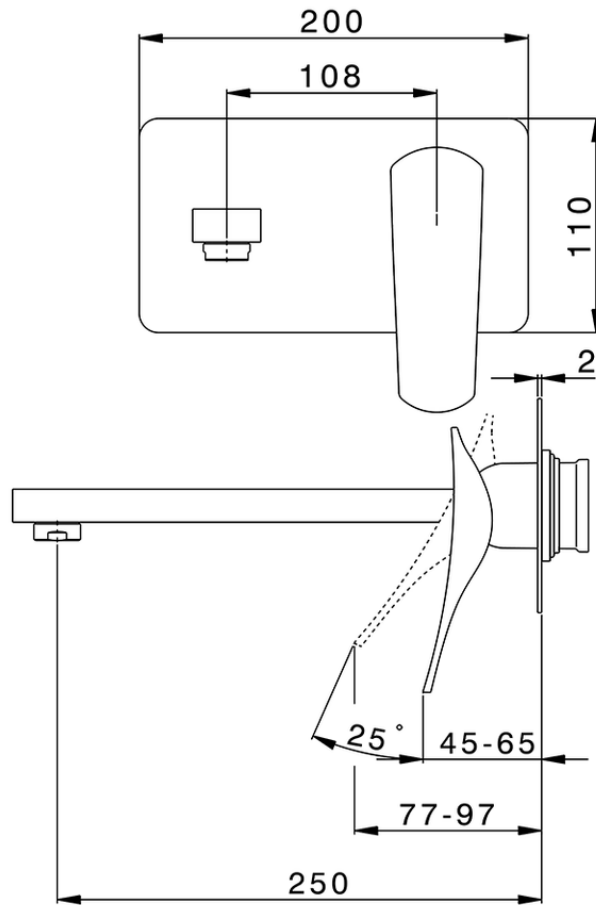

Parte externa monomando lavabo de pared ROADSTER ACCENT_RA005513

RA005513

<https://es.cisal.it/parte-externa-monomando-lavabo-de-pared-roadster-accentra005513>

2024-11-01