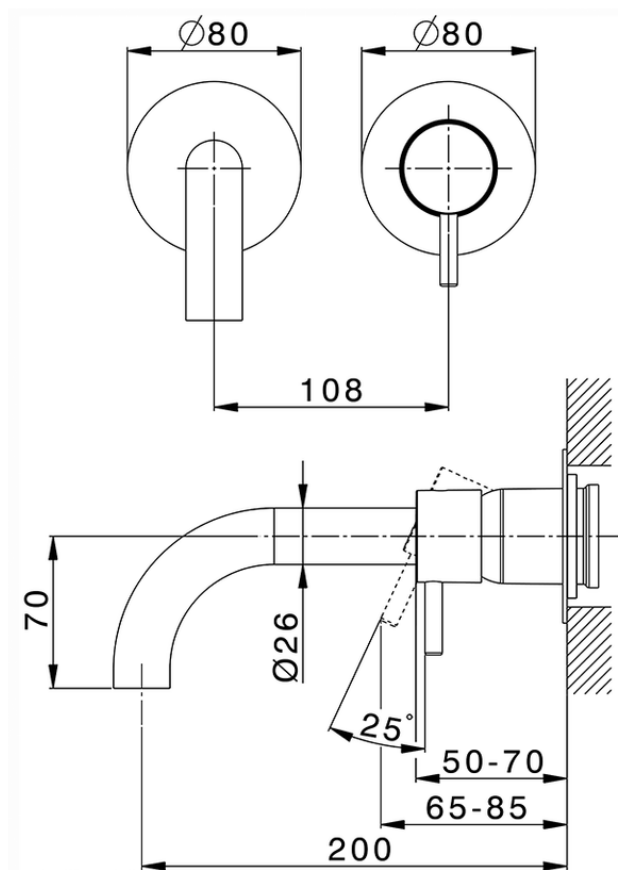

## Parte esterna monomando lavabo de pared NUOVA LESS\_LN00551D

LN00551D

<https://es.cisal.it/parte-externa-monomando-lavabo-de-pared-nuova-less-ln00551d>

2026-05-02