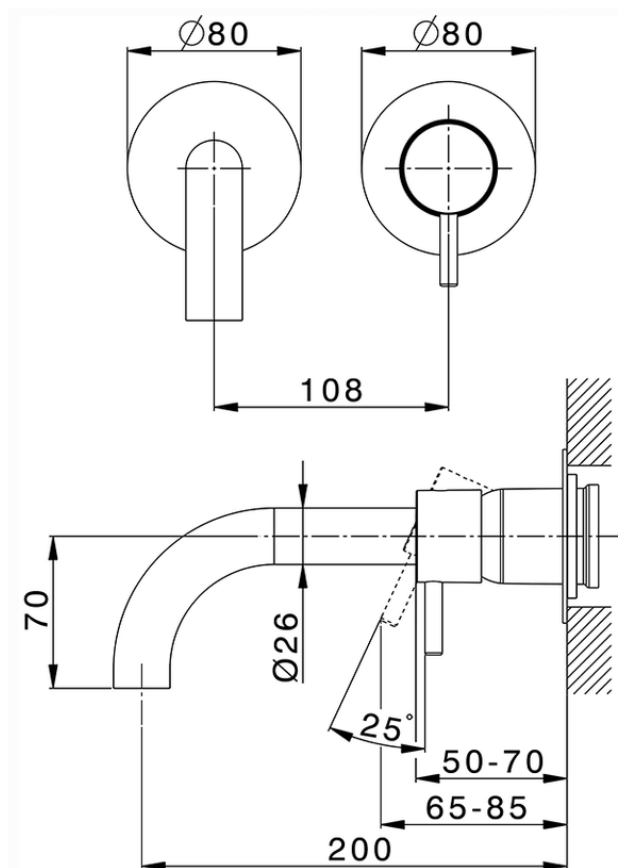

## Parte esterna monomando lavabo de pared NUOVA LESS\_LN00551D

LN00551D

<https://es.cisal.it/parte-externa-monomando-lavabo-de-pared-nuova-less-ln00551d>

2026-04-30