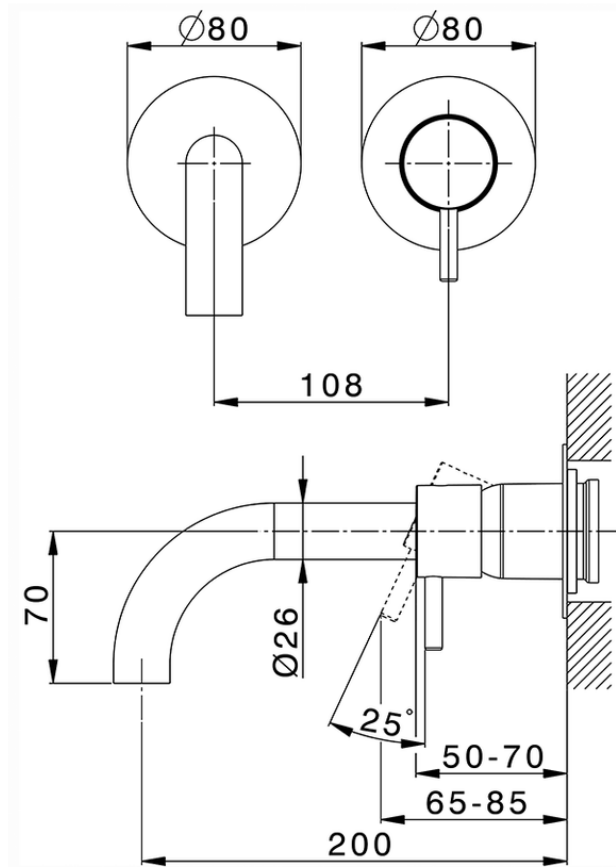

## Parte esterna monomando lavabo de pared NUOVA LESS\_LN00551D

LN00551D

<https://es.cisal.it/parte-externa-monomando-lavabo-de-pared-nuova-less-ln00551d>

2026-06-14