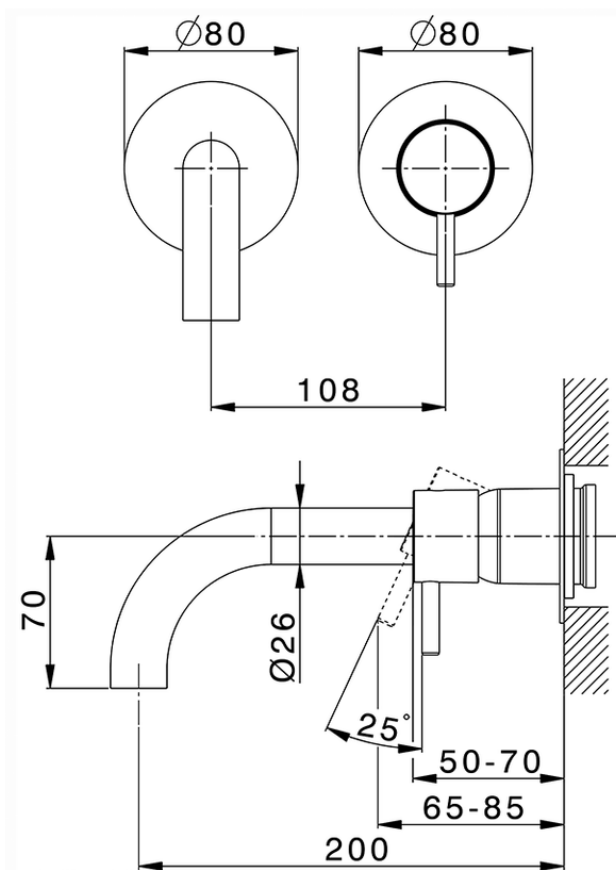

Parte esterna monomando lavabo de pared NUOVA LESS_LN00551D

LN00551D

<https://es.cisal.it/parte-externa-monomando-lavabo-de-pared-nuova-less-ln00551d>

2026-04-29