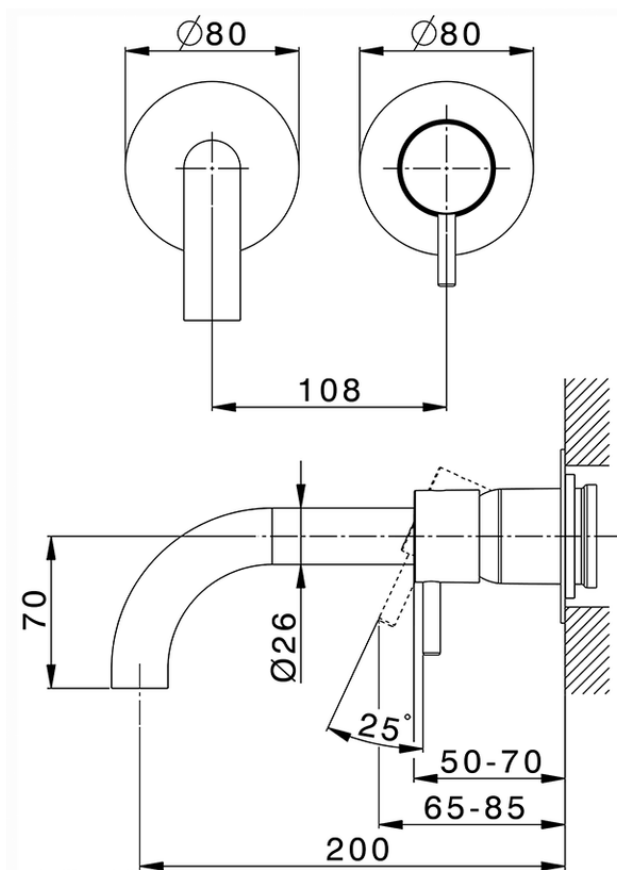

Parte esterna monomando lavabo de pared NUOVA LESS_LN00551D

LN00551D

<https://es.cisal.it/parte-externa-monomando-lavabo-de-pared-nuova-less-ln00551d>

2026-06-14