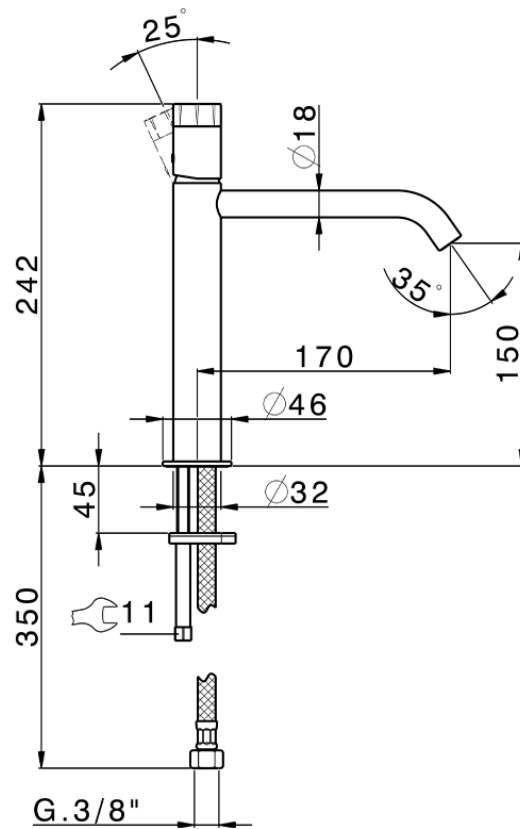

## Lavabo monomando medio MARBLE X32\_X5001504

X5001504

<https://es.cisal.it/lavabo-monomando-medio-marble-x32-x5001504>

2026-06-19