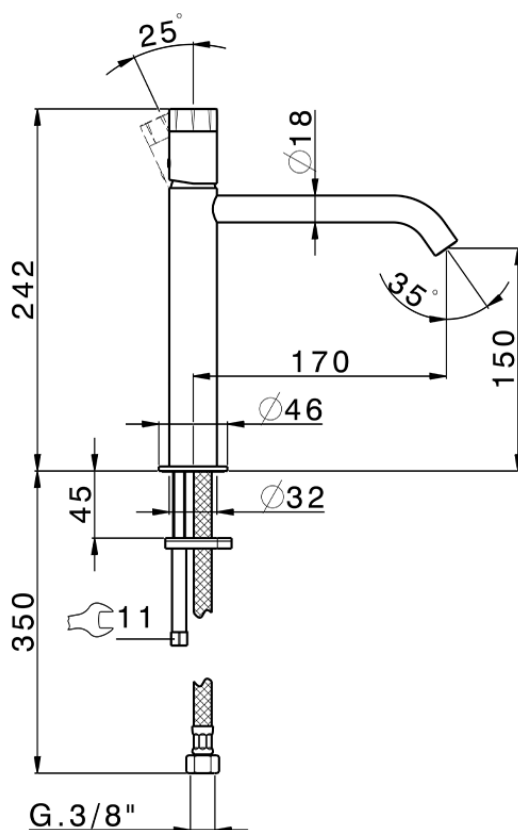

## Lavabo monomando medio MARBLE X32\_X5001504

X5001504

<https://es.cisal.it/lavabo-monomando-medio-marble-x32-x5001504>

2026-04-29