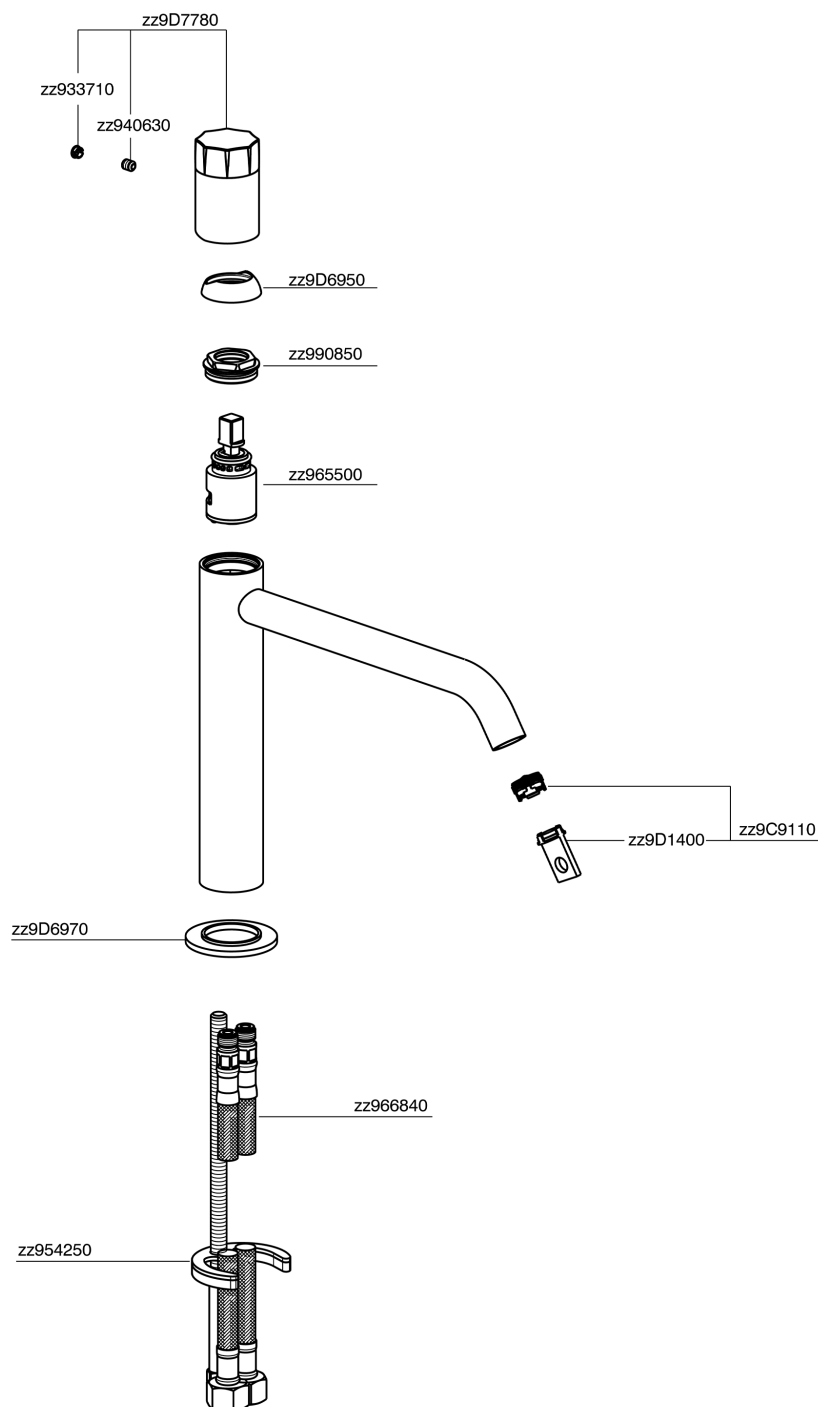

## Lavabo monomando medio MARBLE X32\_X5001504

X5001504

<https://es.cisal.it/lavabo-monomando-medio-marble-x32-x5001504>

2026-04-29