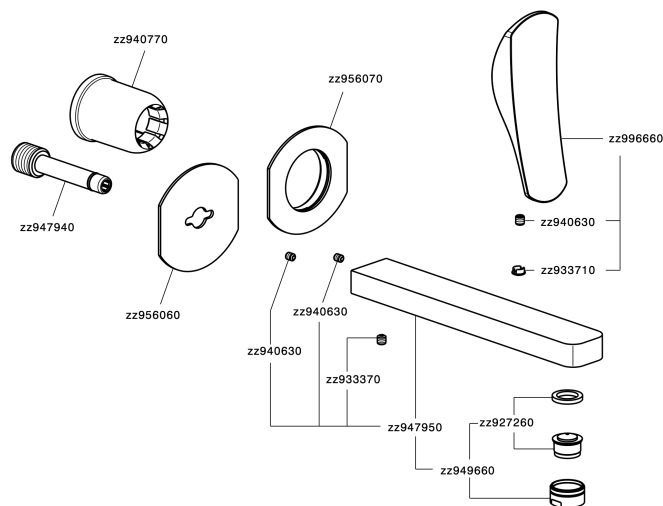

Parte externa monomando lavabo de pared ROADSTER ACCENT_RA005510

RA005510

<https://es.cisal.it/parte-externa-monomando-lavabo-de-pared-roadster-accent-ra005510>

2024-11-21