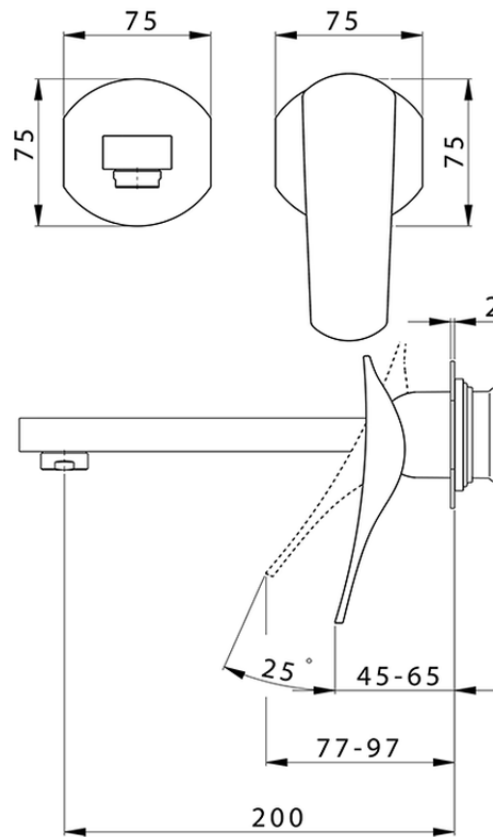

Parte externa monomando lavabo de pared ROADSTER ACCENT_RA005510

RA005510

<https://es.cisal.it/parte-externa-monomando-lavabo-de-pared-roadster-accent-ra005510>

2024-11-21