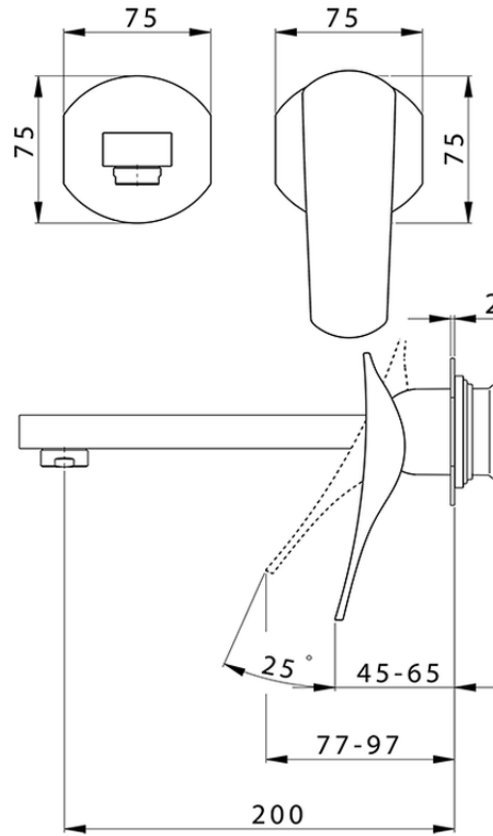

Parte externa monomando lavabo de pared ROADSTER ACCENT_RA005510

RA005510

<https://es.cisal.it/parte-externa-monomando-lavabo-de-pared-roadster-accent-ra005510>

2024-11-23